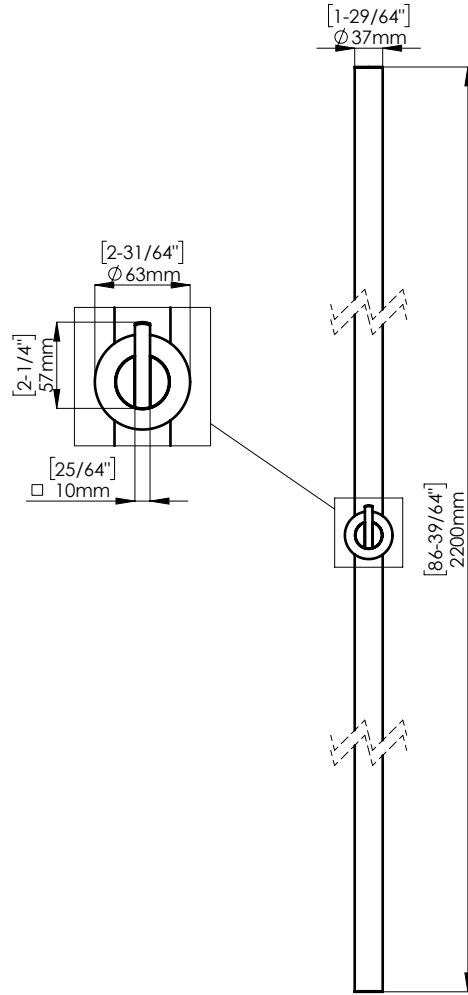

FIXING HARDWARE: BTB FIXING KIT INCLUDED
STANDARD THICKNESS: FROM 8 mm TO 20 mm
OTHER THICKNESS KIT AVAILABLE. PLEASE SPECIFY

DOOR PREPARATION

INCLUDED ACCESSORIES