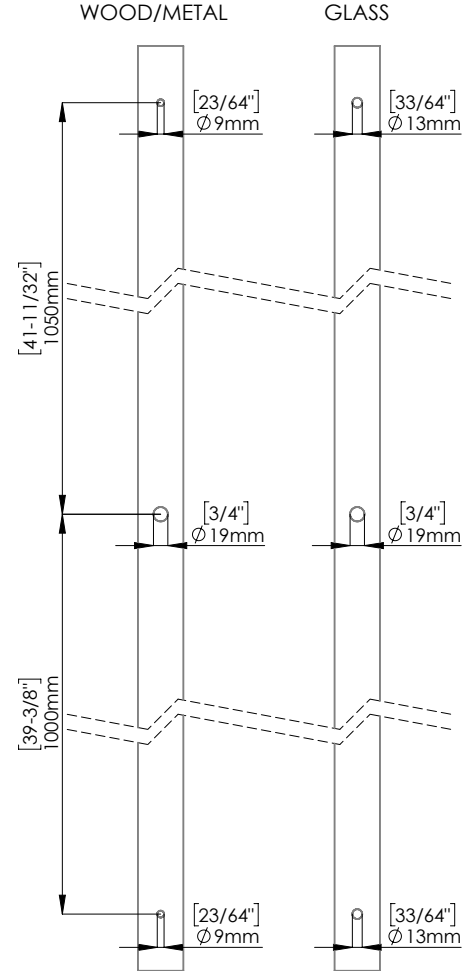

FIXING HARDWARE: BTB FIXING KIT INCLUDED
STANDARD THICKNESS: FROM 8 mm TO 20 mm
OTHER THICKNESS KIT AVAILABLE. PLEASE SPECIFY

DOOR PREPARATION

INCLUDED ACCESSORIES