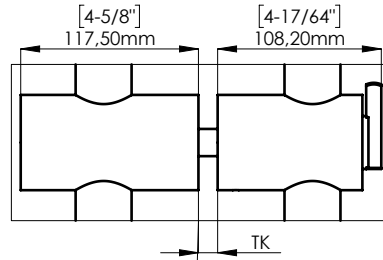

FIXING HARDWARE: BTB FIXING KIT INCLUDED
STANDARD THICKNESS: FROM 8 mm TO 20 mm
OTHER THICKNESS KIT AVAILABLE. PLEASE SPECIFY

DOOR PREPARATION

INCLUDED ACCESSORIES