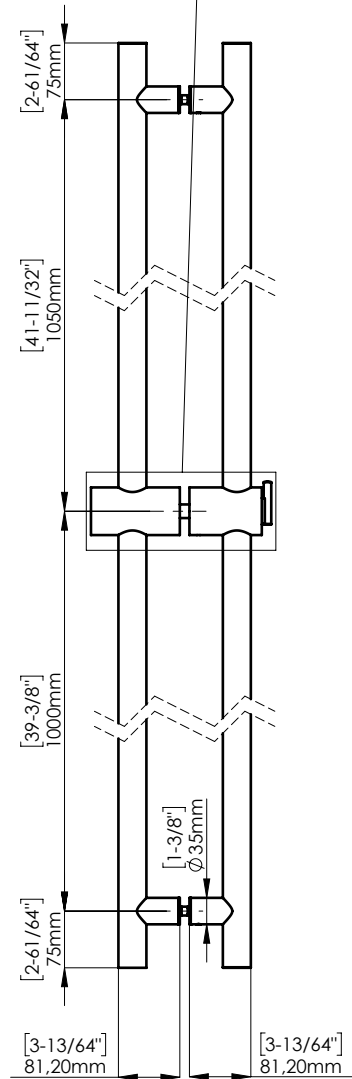

FIXING HARDWARE: BTB FIXING KIT INCLUDED
STANDARD THICKNESS: FROM 8 mm TO 20 mm
OTHER THICKNESS KIT AVAILABLE. PLEASE SPECIFY

DOOR PREPARATION

INCLUDED ACCESSORIES