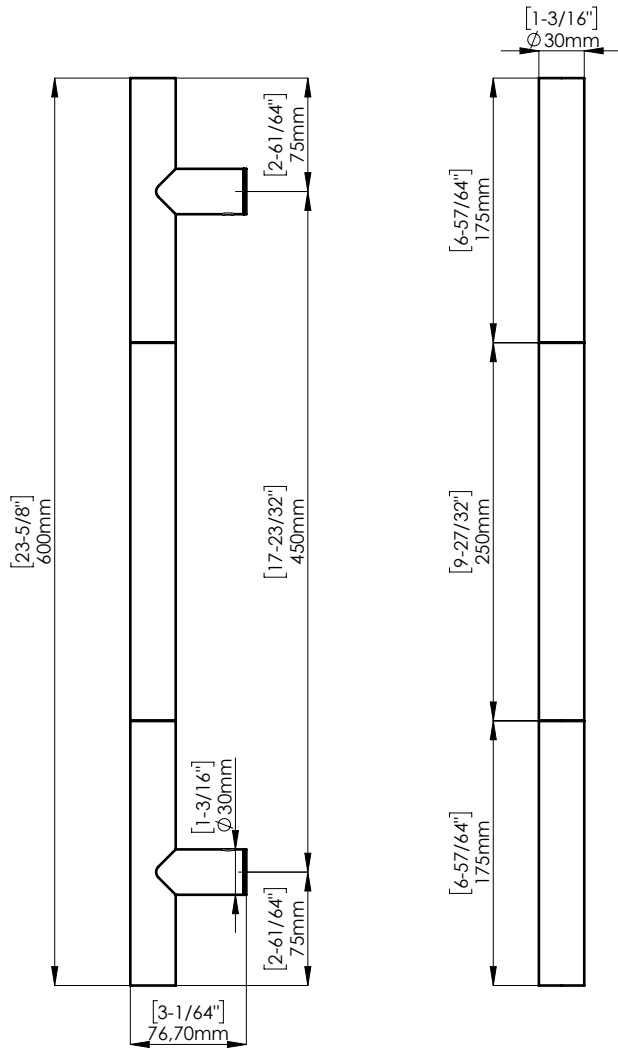

FIXING KIT NOT INCLUDED - COMPATIBLE WITH PBA FIXINGS D -

ACCESSORIES INCLUDED

DOOR PREPARATION

WOOD/METAL

GLASS