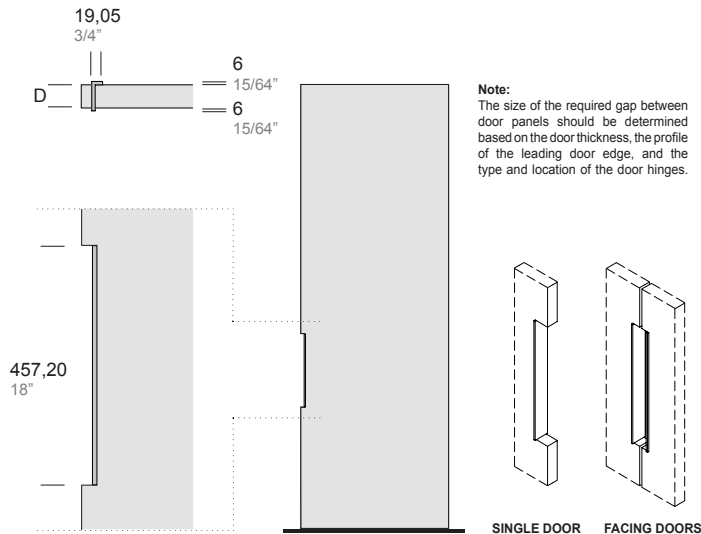

# Design 3

INTEGRATED DOOR PULLS

SINGLE DOOR

FACING DOORS

## Design 3

SUGGESTED DEPTH FOR USABILITY

ITEM D (DOOR THICKNESS)

GBD.D03.0001 .xx 44,45 mm  
1 3/4"

GBD.D03.0002 .xx 57,15 mm  
2 1/4"