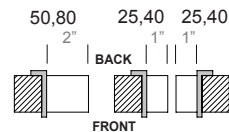

# Design 3

INTEGRATED DOOR PULLS

SINGLE DOOR

FACING DOORS

## Design 3

SUGGESTED DEPTH FOR USABILITY

ITEM D (DOOR THICKNESS)

GBD.D03.0001 .xx 44,45 mm  
1 3/4"

GBD.D03.0002 .xx 57,15 mm  
2 1/4"