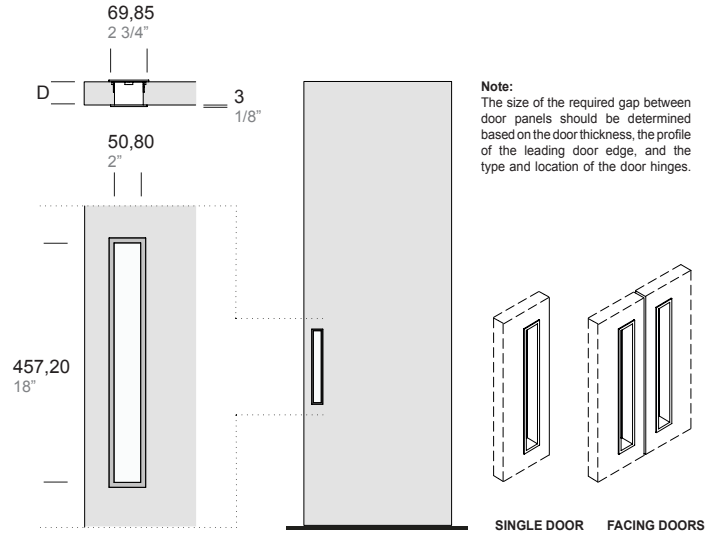

Design 2

ITEM   D (DOOR THICKNESS)

GBD.D02.0001 .xx   44,45 mm
1 3/4"

GBD.D02.0002 .xx   57,15 mm
2 1/4"

FINISHES .XX

STAINLESS STEEL

Satin
.44

STAINLESS STEEL POWDER COATED

White
.31

Champagne
.38

Bronze
.39

Grey
.32

Black
.40