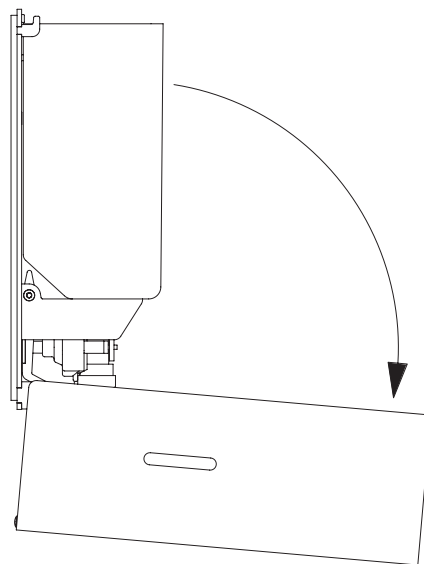

SPECIFICATION:

Soap dispenser - manually operated for surface mounted installation with overall dimensions 10-1/2" (H) x 4" (W) and 4-5/64" total projection from wall.

Mounting wall plate in 5/32" (4 mm) thick type 316L stainless steel with powder coated finish. Welded cover with beautiful non-rounded design and operating lever made with 5/64" (2 mm) thick type 316L stainless steel. Exposed surfaces have satin finish.

Refillable plastic container with plastic pump.

OPERATION:

The side fill indicator shows how much product is remaining in the dispenser. To refill it, open the cover by lifting and pulling forward, rotating it. The plastic container can be removed and re-installed for quick and easy refilling of up to 0,32 US gal (1,2 L) of liquid soap. Alternatively, soap can be poured directly into the plastic container.

INSTALLATION:

Open the dispenser cover, to remove the plastic container push the white stop on the top and carefully lifting it and pulling forward. Remove the pump plate to have access to mounting holes. Use the wall plate as template to mark holes in desired mounting location and secure with provided fixing screws and plugs.

NOTE:

On the satin finish, possible differences in the brushing are the result of the manufacturing process and must be considered acceptable. Minimal welding discontinuities must be considered acceptable.

REFILLABLE SOAP DISPENSER

**REFILLABLE SOAP DISPENSER
INCLUDED**