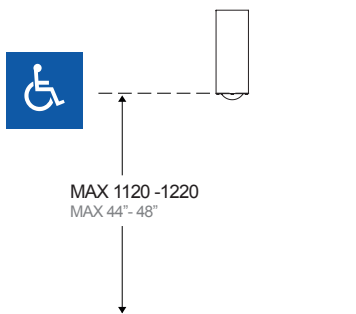

**ITEM**

**GBA.107.0000.xx** SOAP DISPENSER - MANUALLY OPERATED - SURFACE MOUNTED

□ Outer surface

**.XX STANDARD COMBINATION FINISHES OUTER SURFACE AND MOUNTING WALL PLATE**

	SATIN	POWDER COATED				
□ OUTER	.44	.31	.38	.39	.32	.40
■ MOUNTING WALL PLATE	.XX	.31	.38	.39	.32	.40

**SPECIFICATION:**

Soap dispenser - manually operated for surface mounted installation with overall dimensions 10-1/2" (H) x 4" (W) and 4-5/64" total projection from wall.

Mounting wall plate in 5/32" (4 mm) thick type 316L stainless steel with powder coated finish. Welded cover with beautiful non-rounded design and operating lever made with 5/64" (2 mm) thick type 316L stainless steel. Exposed surfaces have satin finish.

Refillable plastic container with plastic pump.

**OPERATION:**

The side fill indicator shows how much product is remaining in the dispenser. To refill it, open the cover by lifting and pulling forward, rotating it. The plastic container can be removed and re-installed for quick and easy refilling of up to 0,32 US gal (1,2 L) of liquid soap. Alternatively, soap can be poured directly into the plastic container.