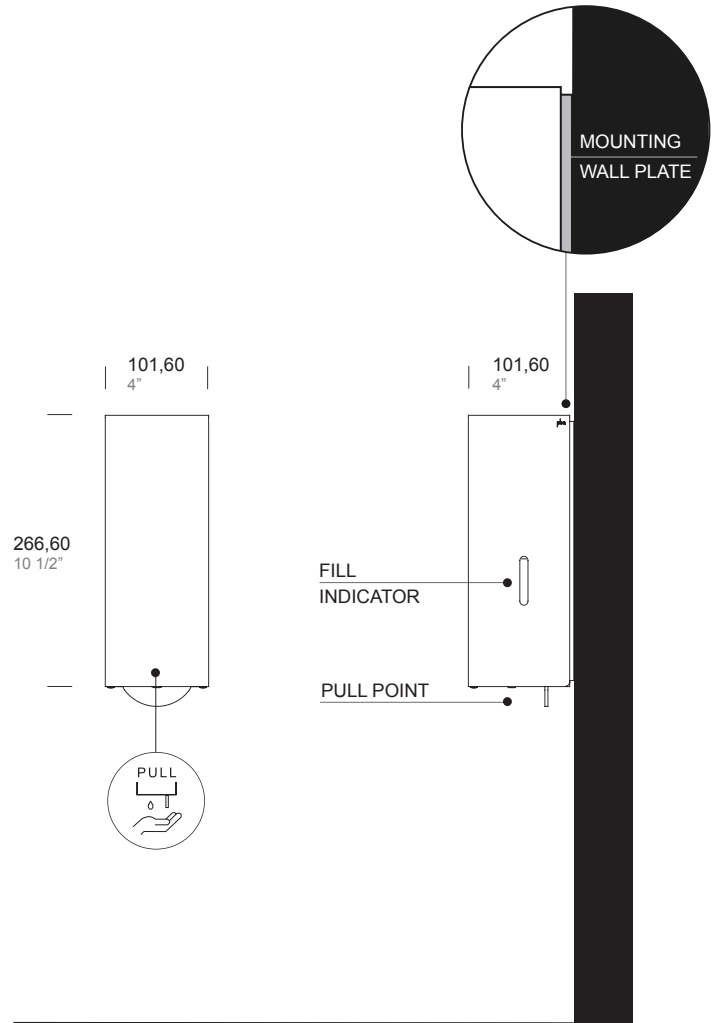

**ITEM**

**GBA.107.0000.xx** SOAP DISPENSER - MANUALLY OPERATED - SURFACE MOUNTED

□ Outer surface

**.XX STANDARD COMBINATION FINISHES OUTER SURFACE AND MOUNTING WALL PLATE**

	SATIN	POWDER COATED				
□ OUTER	.44	.31	.38	.39	.32	.40
■ MOUNTING WALL PLATE	.XX	.31	.38	.39	.32	.40

**SPECIFICATION:**

Soap dispenser - manually operated for surface mounted installation with overall dimensions 10-1/2" (H) x 4" (W) and 4-5/64" total projection from wall.

Mounting wall plate in 5/32" (4 mm) thick type 316L stainless steel with powder coated finish. Welded cover with beautiful non-rounded design and operating lever made with 5/64" (2 mm) thick type 316L stainless steel. Exposed surfaces have satin finish.

Refillable plastic container with plastic pump.

**OPERATION:**

The side fill indicator shows how much product is remaining in the dispenser. To refill it, open the cover by lifting and pulling forward, rotating it. The plastic container can be removed and re-installed for quick and easy refilling of up to 0,32 US gal (1,2 L) of liquid soap. Alternatively, soap can be poured directly into the plastic container.

**INSTALLATION:**

Open the dispenser cover, to remove the plastic container push the white stop on the top and carefully lifting it and pulling forward. Remove the pump plate to have access to mounting holes. Use the wall plate as template to mark holes in desired mounting location and secure with provided fixing screws and plugs.