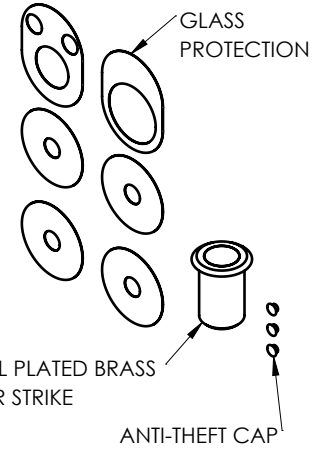

FIXING HARDWARE: BTB FIXING KIT INCLUDED
STANDARD THICKNESS: FROM 8 mm TO 20 mm
OTHER THICKNESS KIT AVAILABLE. PLEASE SPECIFY

DOOR PREPARATION
WOOD/METAL GLASS

INCLUDED ACCESSORIES

EURO PROFILE YALE CYLINDER INCLUDED