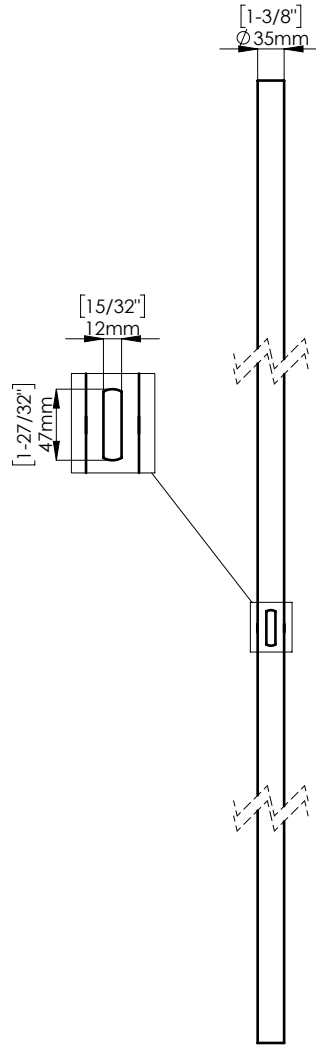

FIXING HARDWARE: BTB FIXING KIT INCLUDED
STANDARD THICKNESS: FROM 8 mm TO 20 mm
OTHER THICKNESS KIT AVAILABLE. PLEASE SPECIFY

DOOR PREPARATION
WOOD/METAL GLASS

INCLUDED ACCESSORIES

EURO PROFILE YALE CYLINDER INCLUDED