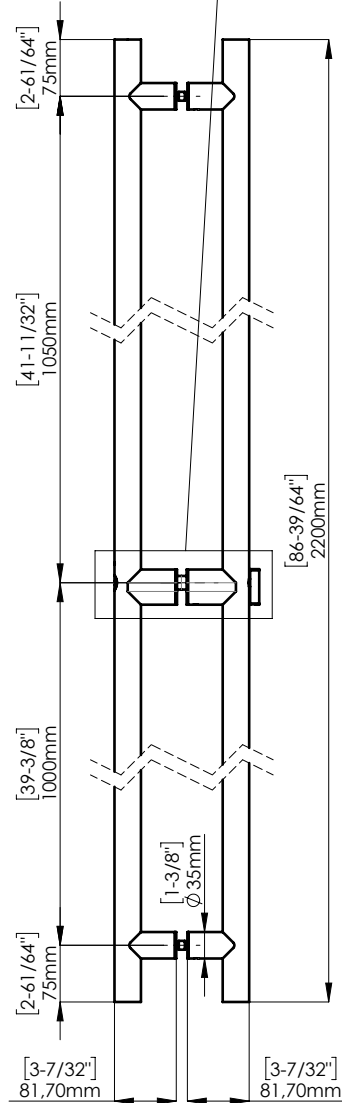

FIXING HARDWARE: BTB FIXING KIT INCLUDED
STANDARD THICKNESS: FROM 8 mm TO 20 mm
OTHER THICKNESS KIT AVAILABLE. PLEASE SPECIFY

DOOR PREPARATION
WOOD/METAL GLASS

INCLUDED ACCESSORIES

EURO PROFILE YALE CYLINDER INCLUDED