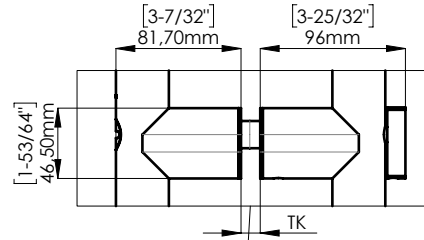

FIXING HARDWARE: BTB FIXING KIT INCLUDED
STANDARD THICKNESS: FROM 8 mm TO 20 mm
OTHER THICKNESS KIT AVAILABLE. PLEASE SPECIFY

DOOR PREPARATION
WOOD/METAL GLASS

INCLUDED ACCESSORIES

EURO PROFILE YALE CYLINDER INCLUDED