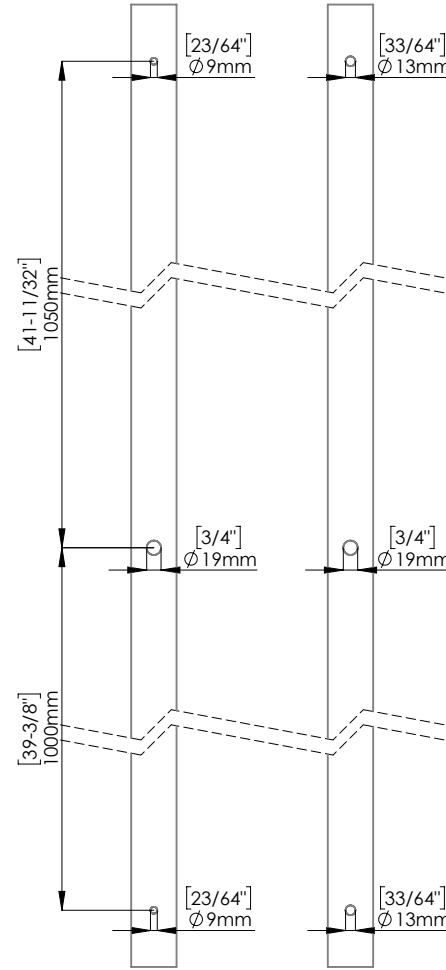

FIXING HARDWARE: BTB FIXING KIT INCLUDED
STANDARD THICKNESS: FROM 8 mm TO 20 mm
OTHER THICKNESS KIT AVAILABLE. PLEASE SPECIFY

DOOR PREPARATION
WOOD/METAL GLASS

INCLUDED ACCESSORIES

EURO PROFILE YALE CYLINDER INCLUDED