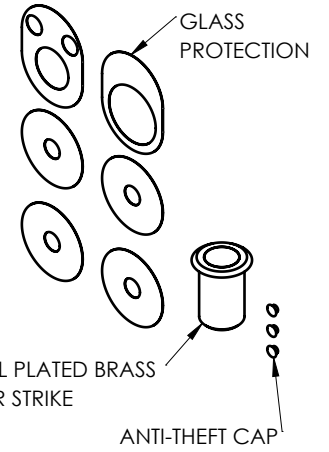

FIXING HARDWARE: BTB FIXING KIT INCLUDED
STANDARD THICKNESS: FROM 8 mm TO 20 mm
OTHER THICKNESS KIT AVAILABLE. PLEASE SPECIFY

DOOR PREPARATION
WOOD/METAL GLASS

INCLUDED ACCESSORIES

EURO PROFILE YALE CYLINDER INCLUDED