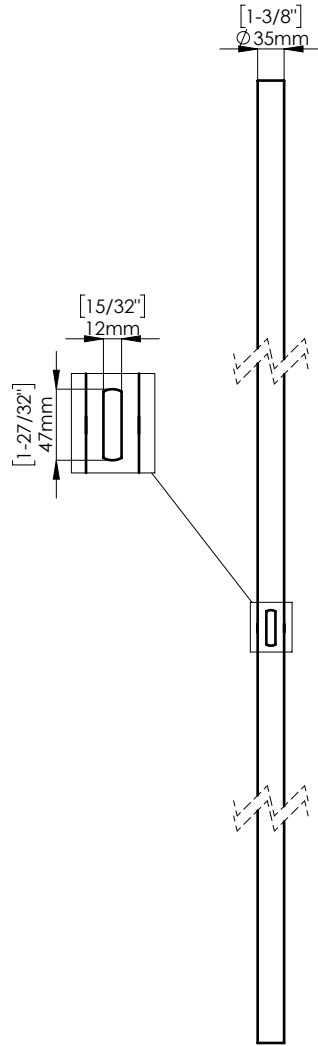

FIXING HARDWARE: BTB FIXING KIT INCLUDED
STANDARD THICKNESS: FROM 8 mm TO 20 mm
OTHER THICKNESS KIT AVAILABLE. PLEASE SPECIFY

DOOR PREPARATION
WOOD/METAL GLASS

INCLUDED ACCESSORIES

EURO PROFILE YALE CYLINDER INCLUDED