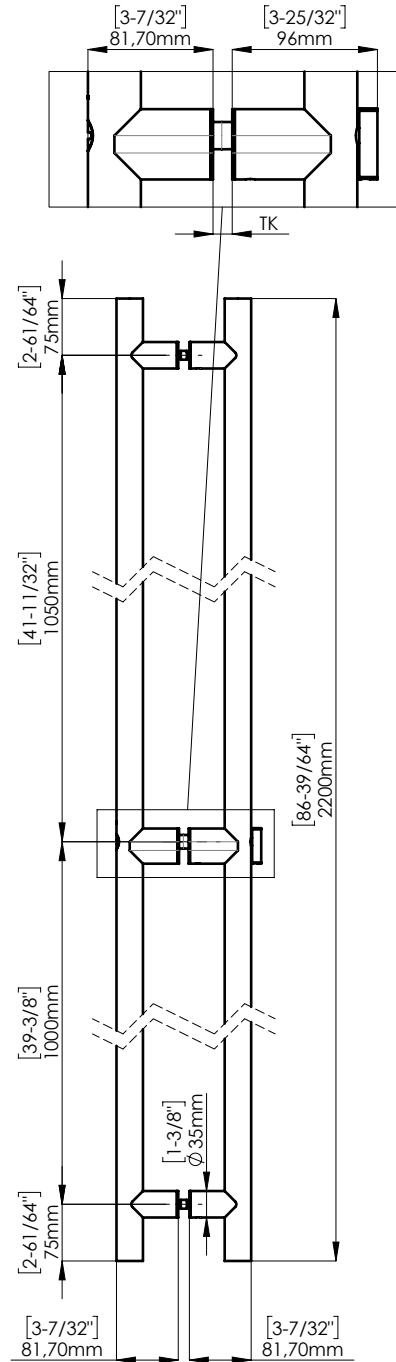

FIXING HARDWARE: BTB FIXING KIT INCLUDED
STANDARD THICKNESS: FROM 8 mm TO 20 mm
OTHER THICKNESS KIT AVAILABLE. PLEASE SPECIFY

DOOR PREPARATION
WOOD/METAL GLASS

INCLUDED ACCESSORIES

EURO PROFILE YALE CYLINDER INCLUDED