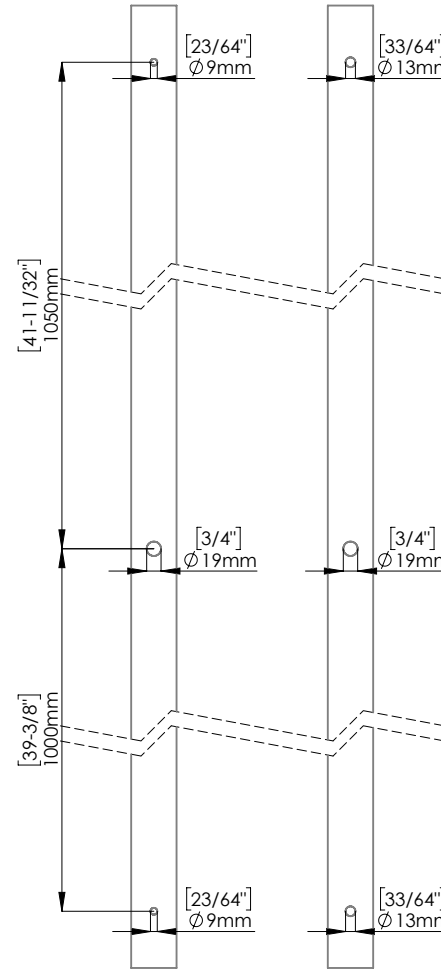

FIXING HARDWARE: BTB FIXING KIT INCLUDED
STANDARD THICKNESS: FROM 8 mm TO 20 mm
OTHER THICKNESS KIT AVAILABLE. PLEASE SPECIFY

DOOR PREPARATION
WOOD/METAL GLASS

INCLUDED ACCESSORIES

EURO PROFILE YALE CYLINDER INCLUDED