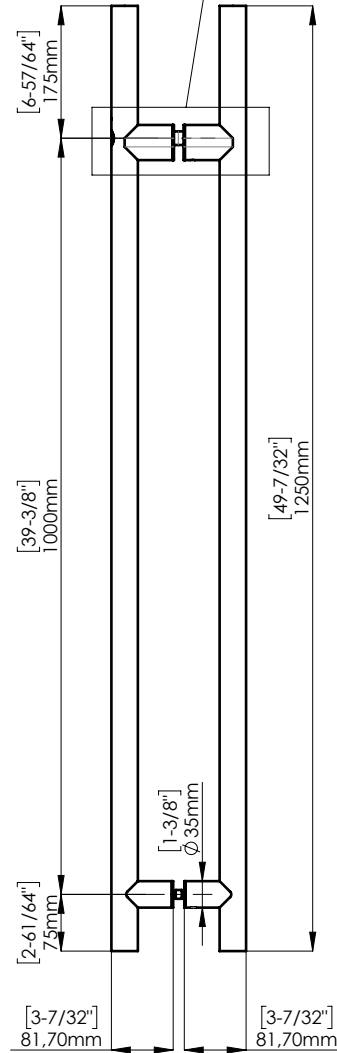

FIXING HARDWARE: BTB FIXING KIT INCLUDED
STANDARD THICKNESS: FROM 8 mm TO 20 mm
OTHER THICKNESS KIT AVAILABLE. PLEASE SPECIFY

DOOR PREPARATION
WOOD/METAL GLASS

INCLUDED ACCESSORIES

EURO PROFILE YALE CYLINDER INCLUDED