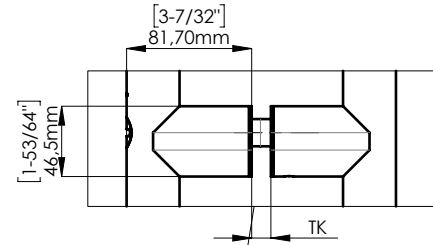

FIXING HARDWARE: BTB FIXING KIT INCLUDED
STANDARD THICKNESS: FROM 8 mm TO 20 mm
OTHER THICKNESS KIT AVAILABLE. PLEASE SPECIFY

DOOR PREPARATION
WOOD/METAL GLASS

INCLUDED ACCESSORIES

EURO PROFILE YALE CYLINDER INCLUDED