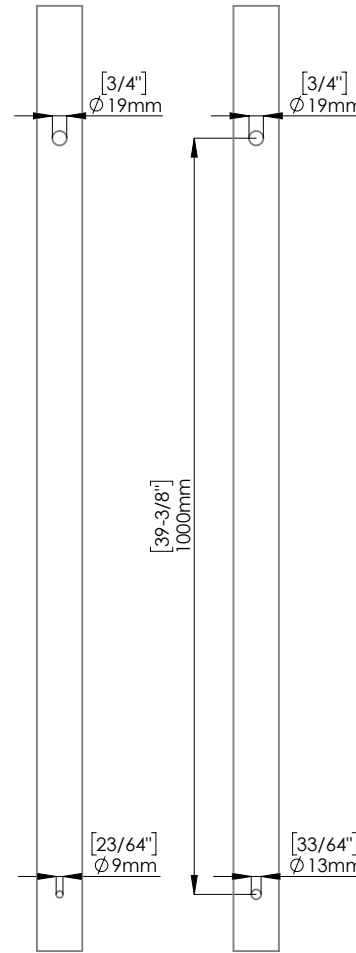

FIXING HARDWARE: BTB FIXING KIT INCLUDED
STANDARD THICKNESS: FROM 8 mm TO 20 mm
OTHER THICKNESS KIT AVAILABLE. PLEASE SPECIFY

DOOR PREPARATION
WOOD/METAL GLASS

INCLUDED ACCESSORIES

EURO PROFILE YALE CYLINDER INCLUDED