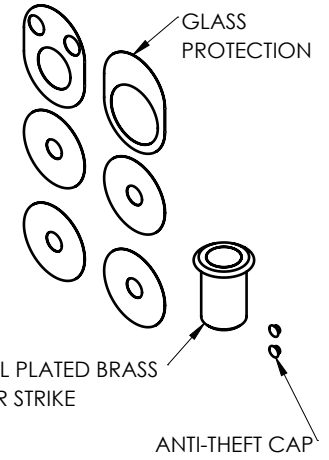

FIXING HARDWARE: BTB FIXING KIT INCLUDED
STANDARD THICKNESS: FROM 8 mm TO 20 mm
OTHER THICKNESS KIT AVAILABLE. PLEASE SPECIFY

DOOR PREPARATION
WOOD/METAL GLASS

INCLUDED ACCESSORIES

EURO PROFILE YALE CYLINDER INCLUDED