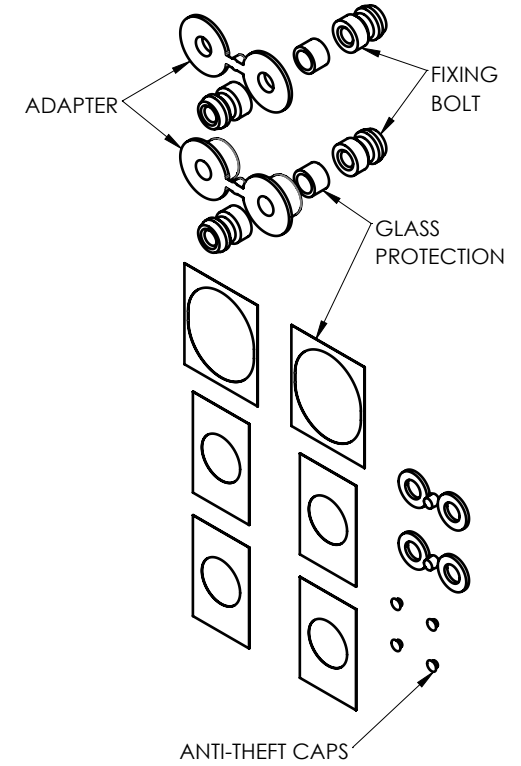

FIXING HARDWARE: BTB FIXING KIT INCLUDED  
STANDARD THICKNESS: FROM 8 mm TO 20 mm  
OTHER THICKNESS KIT AVAILABLE. PLEASE SPECIFY

INCLUDED ACCESSORIES AND FIXING

DOOR PREPARATION  
WOOD/METAL      GLASS

ADAPTER FOR INSTALLATION ON SINGLE GLASS

ADAPTER FOR INSTALLATION ON DOUBLE GLASS