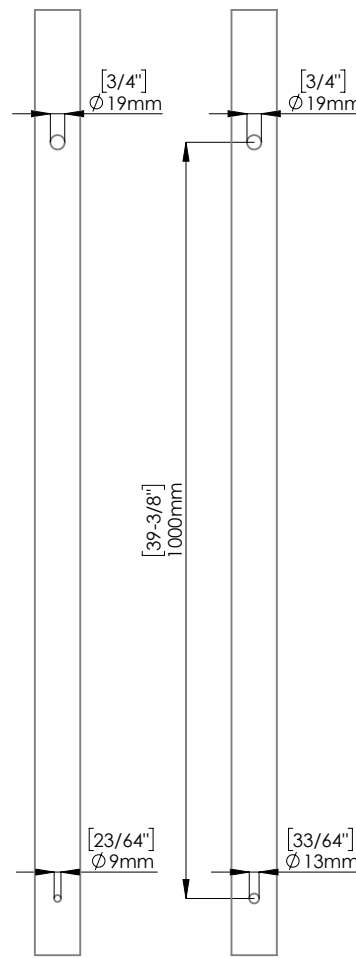

FIXING HARDWARE: BTB FIXING KIT INCLUDED  
STANDARD THICKNESS: FROM 8 mm TO 20 mm  
OTHER THICKNESS KIT AVAILABLE. PLEASE SPECIFY

INCLUDED ACCESSORIES AND FIXING

DOOR PREPARATION  
WOOD/METAL      GLASS

ADAPTER FOR INSTALLATION ON SINGLE GLASS

ADAPTER FOR INSTALLATION ON DOUBLE GLASS