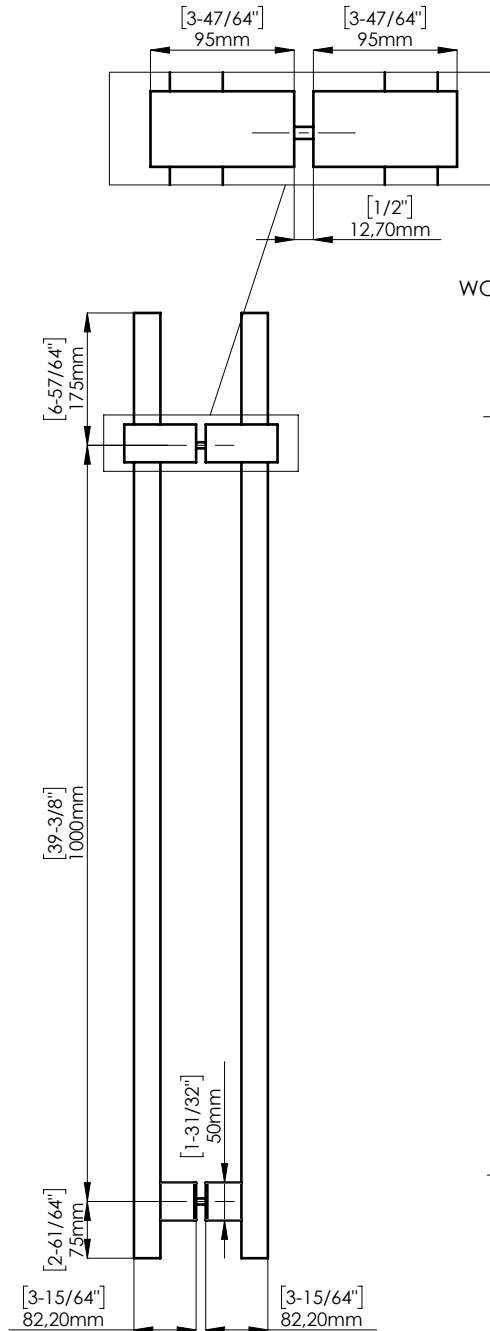

FIXING HARDWARE: BTB FIXING KIT INCLUDED  
STANDARD THICKNESS: FROM 8 mm TO 20 mm  
OTHER THICKNESS KIT AVAILABLE. PLEASE SPECIFY

INCLUDED ACCESSORIES AND FIXING

DOOR PREPARATION  
WOOD/METAL      GLASS

ADAPTER FOR INSTALLATION ON SINGLE GLASS

ADAPTER FOR INSTALLATION ON DOUBLE GLASS