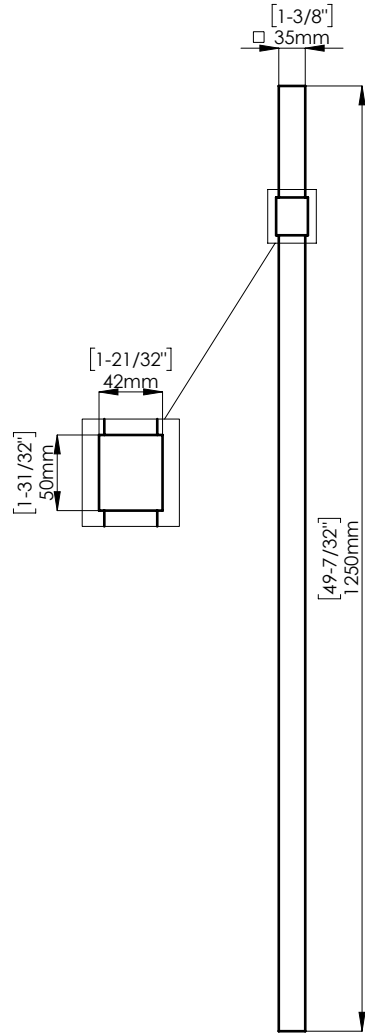

FIXING HARDWARE: BTB FIXING KIT INCLUDED  
STANDARD THICKNESS: FROM 8 mm TO 20 mm  
OTHER THICKNESS KIT AVAILABLE. PLEASE SPECIFY

INCLUDED ACCESSORIES AND FIXING

DOOR PREPARATION  
WOOD/METAL      GLASS

ADAPTER FOR INSTALLATION ON SINGLE GLASS

ADAPTER FOR INSTALLATION ON DOUBLE GLASS