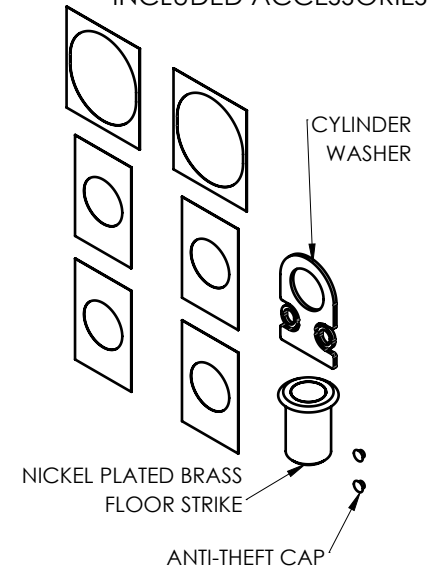

FIXING HARDWARE: BTB FIXING KIT INCLUDED
STANDARD THICKNESS: FROM 8 mm TO 20 mm
OTHER THICKNESS KIT AVAILABLE. PLEASE SPECIFY

DOOR PREPARATION
WOOD/METAL GLASS

INCLUDED ACCESSORIES

CYLINDER (NOT INCLUDED)
*AVAILABLE ON REQUEST

PBA UNIVERSAL BACKPLATE
INCLUDED WITH LOCKING PULL

ALLOWS TO ACCOMODATE
ANY RIM CYLINDER BRAND OR
FORMAT

AVAILABLE FORMATS: