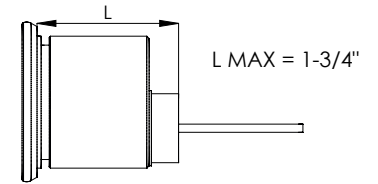

FIXING HARDWARE: BTB FIXING KIT INCLUDED
STANDARD THICKNESS: FROM 8 mm TO 20 mm
OTHER THICKNESS KIT AVAILABLE. PLEASE SPECIFY

DOOR PREPARATION
WOOD/METAL GLASS

INCLUDED ACCESSORIES

CYLINDER (NOT INCLUDED)
*AVAILABLE ON REQUEST

PBA UNIVERSAL BACKPLATE
INCLUDED WITH LOCKING PULL

ALLOWS TO ACCOMODATE
ANY RIM CYLINDER BRAND OR
FORMAT

AVAILABLE FORMATS: