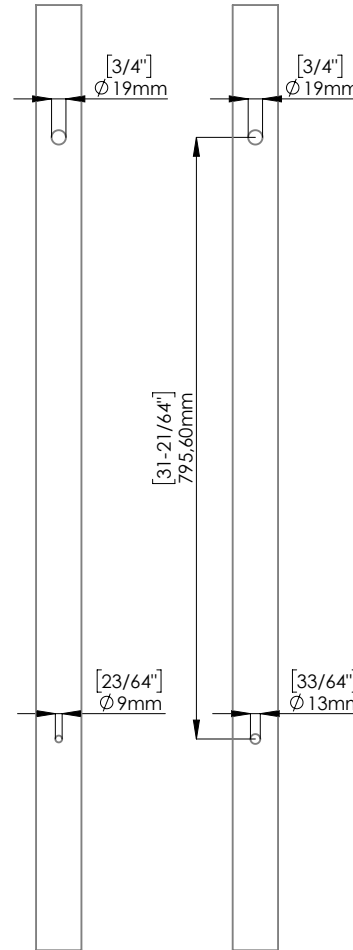

FIXING HARDWARE: BTB FIXING KIT INCLUDED
STANDARD THICKNESS: FROM 8 mm TO 20 mm
OTHER THICKNESS KIT AVAILABLE. PLEASE SPECIFY

DOOR PREPARATION
WOOD/METAL GLASS

INCLUDED ACCESSORIES

CYLINDER (NOT INCLUDED)
*AVAILABLE ON REQUEST

PBA UNIVERSAL BACKPLATE
INCLUDED WITH LOCKING PULL

ALLOWS TO ACCOMODATE
ANY RIM CYLINDER BRAND OR
FORMAT

AVAILABLE FORMATS: