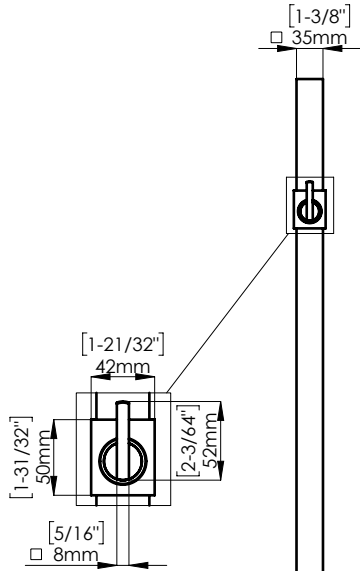

FIXING HARDWARE: BTB FIXING KIT INCLUDED
STANDARD THICKNESS: FROM 8 mm TO 20 mm
OTHER THICKNESS KIT AVAILABLE. PLEASE SPECIFY

DOOR PREPARATION
WOOD/METAL GLASS

INCLUDED ACCESSORIES

CYLINDER (NOT INCLUDED)
*AVAILABLE ON REQUEST

PBA UNIVERSAL BACKPLATE
INCLUDED WITH LOCKING PULL

ALLOWS TO ACCOMODATE
ANY RIM CYLINDER BRAND OR
FORMAT

AVAILABLE FORMATS: