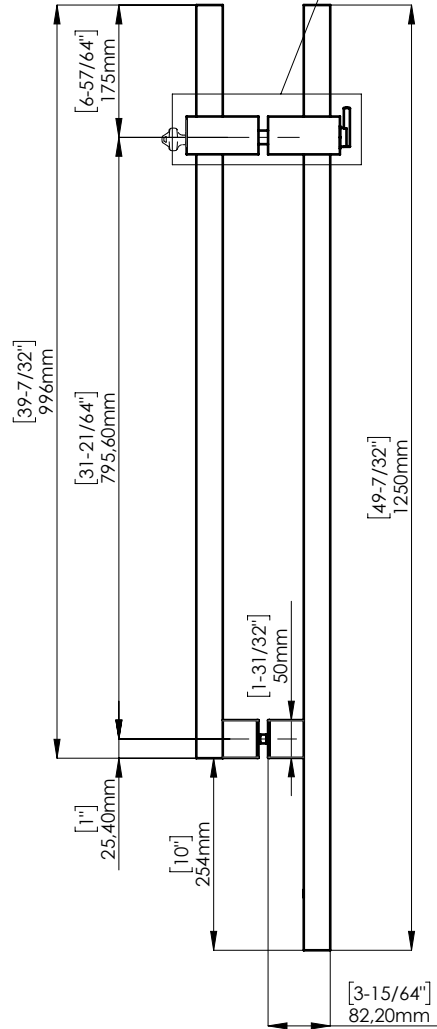

FIXING HARDWARE: BTB FIXING KIT INCLUDED
STANDARD THICKNESS: FROM 8 mm TO 20 mm
OTHER THICKNESS KIT AVAILABLE. PLEASE SPECIFY

DOOR PREPARATION
WOOD/METAL GLASS

INCLUDED ACCESSORIES

CYLINDER (NOT INCLUDED)
*AVAILABLE ON REQUEST

PBA UNIVERSAL BACKPLATE
INCLUDED WITH LOCKING PULL

ALLOWS TO ACCOMODATE
ANY RIM CYLINDER BRAND OR
FORMAT

AVAILABLE FORMATS: