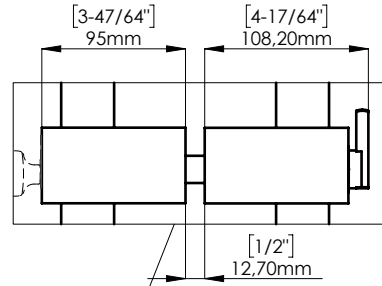

FIXING HARDWARE: BTB FIXING KIT INCLUDED
STANDARD THICKNESS: FROM 8 mm TO 20 mm
OTHER THICKNESS KIT AVAILABLE. PLEASE SPECIFY

DOOR PREPARATION
WOOD/METAL GLASS

INCLUDED ACCESSORIES

CYLINDER (NOT INCLUDED)
*AVAILABLE ON REQUEST

PBA UNIVERSAL BACKPLATE
INCLUDED WITH LOCKING PULL

ALLOWS TO ACCOMODATE
ANY RIM CYLINDER BRAND OR
FORMAT

AVAILABLE FORMATS: