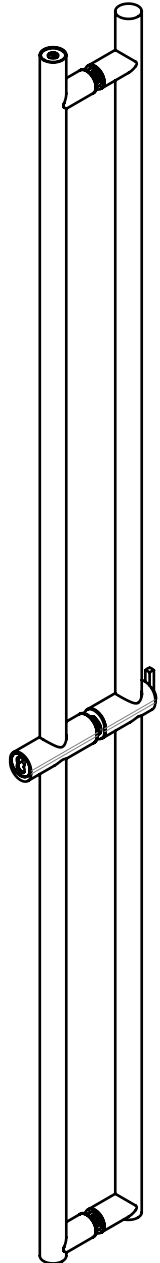

FIXING HARDWARE: BTB FIXING KIT INCLUDED
STANDARD THICKNESS: FROM 8 mm TO 20 mm
OTHER THICKNESS KIT AVAILABLE. PLEASE SPECIFY

DOOR PREPARATION
WOOD/METAL GLASS

INCLUDED ACCESSORIES