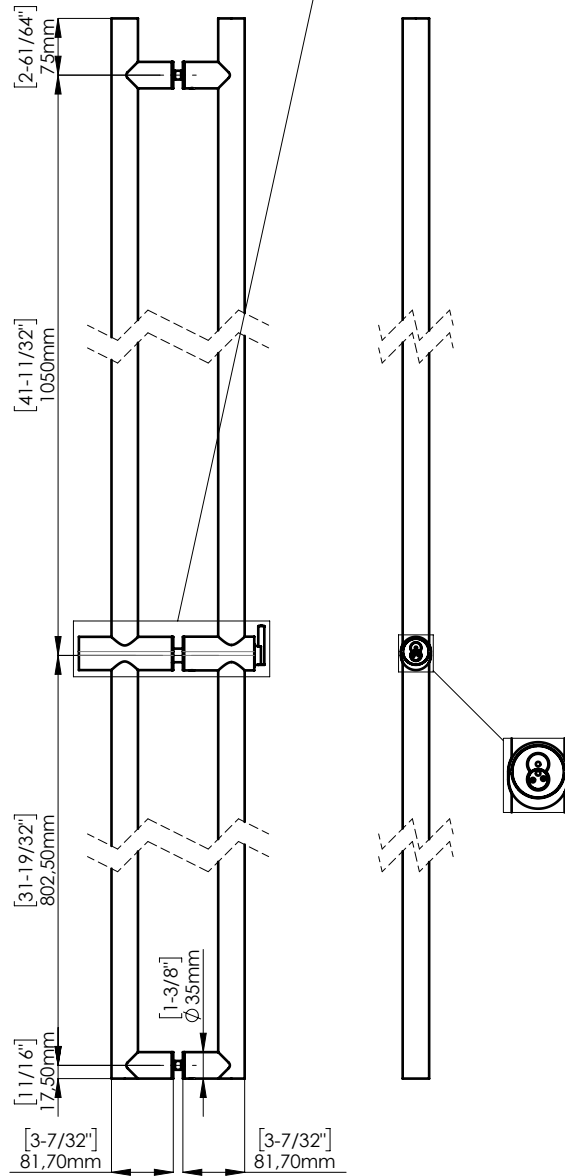

FIXING HARDWARE: BTB FIXING KIT INCLUDED
STANDARD THICKNESS: FROM 8 mm TO 20 mm
OTHER THICKNESS KIT AVAILABLE. PLEASE SPECIFY

DOOR PREPARATION
WOOD/METAL GLASS

INCLUDED ACCESSORIES