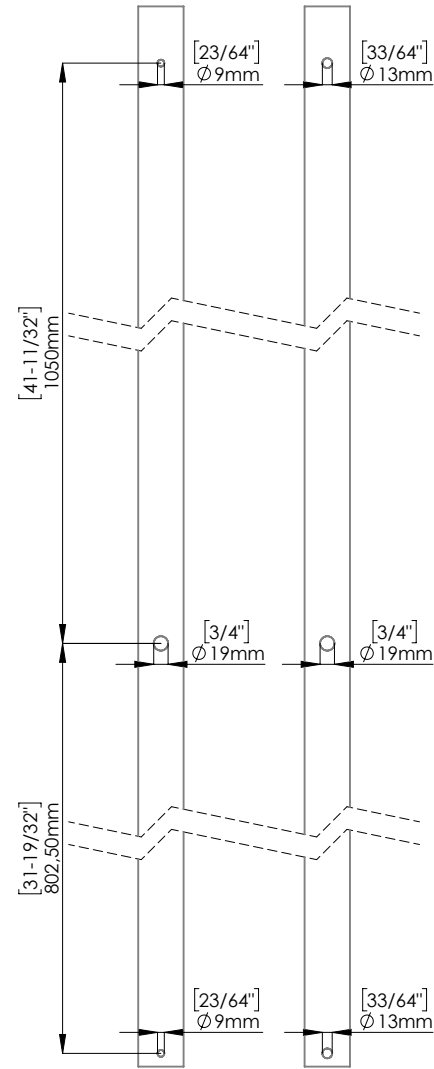

FIXING HARDWARE: BTB FIXING KIT INCLUDED
STANDARD THICKNESS: FROM 8 mm TO 20 mm
OTHER THICKNESS KIT AVAILABLE. PLEASE SPECIFY

DOOR PREPARATION
WOOD/METAL GLASS

INCLUDED ACCESSORIES