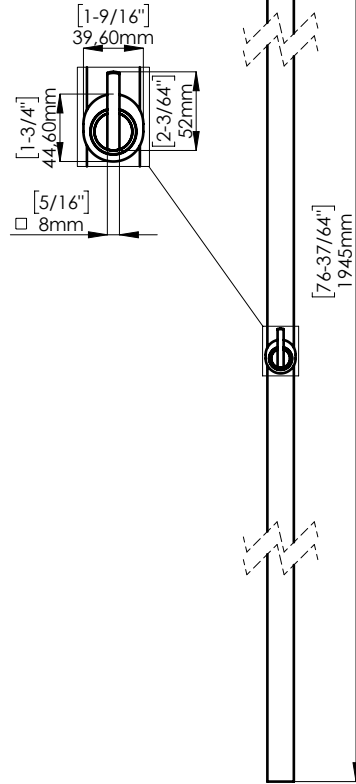

FIXING HARDWARE: BTB FIXING KIT INCLUDED
STANDARD THICKNESS: FROM 8 mm TO 20 mm
OTHER THICKNESS KIT AVAILABLE. PLEASE SPECIFY

DOOR PREPARATION
WOOD/METAL GLASS

INCLUDED ACCESSORIES