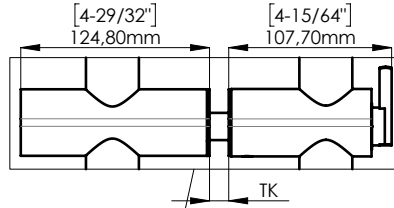

FIXING HARDWARE: BTB FIXING KIT INCLUDED
STANDARD THICKNESS: FROM 8 mm TO 20 mm
OTHER THICKNESS KIT AVAILABLE. PLEASE SPECIFY

DOOR PREPARATION
WOOD/METAL GLASS

INCLUDED ACCESSORIES