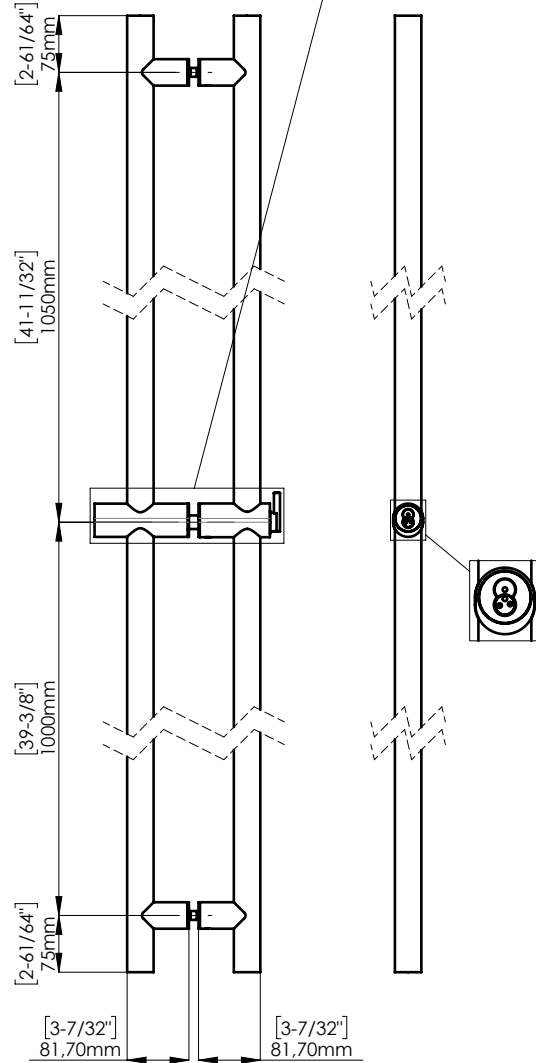

FIXING HARDWARE: BTB FIXING KIT INCLUDED
STANDARD THICKNESS: FROM 8 mm TO 20 mm
OTHER THICKNESS KIT AVAILABLE. PLEASE SPECIFY

DOOR PREPARATION
WOOD/METAL GLASS

INCLUDED ACCESSORIES