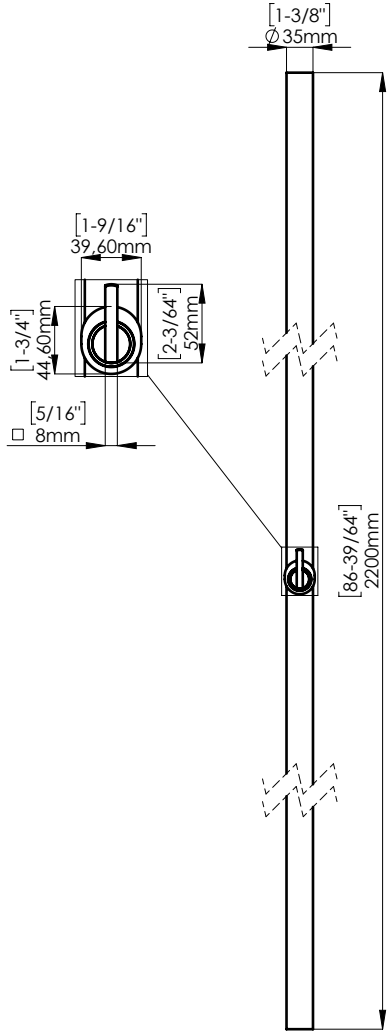

FIXING HARDWARE: BTB FIXING KIT INCLUDED
STANDARD THICKNESS: FROM 8 mm TO 20 mm
OTHER THICKNESS KIT AVAILABLE. PLEASE SPECIFY

DOOR PREPARATION
WOOD/METAL GLASS

INCLUDED ACCESSORIES