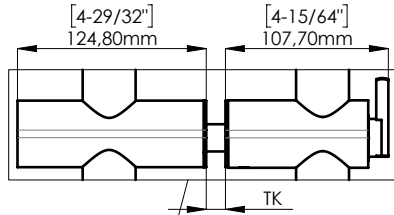

FIXING HARDWARE: BTB FIXING KIT INCLUDED
STANDARD THICKNESS: FROM 8 mm TO 20 mm
OTHER THICKNESS KIT AVAILABLE. PLEASE SPECIFY

DOOR PREPARATION
WOOD/METAL GLASS

INCLUDED ACCESSORIES