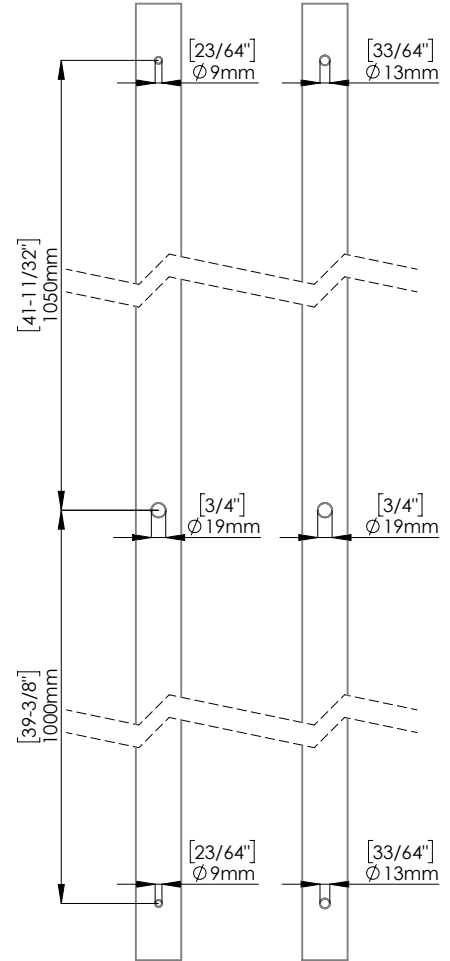

FIXING HARDWARE: BTB FIXING KIT INCLUDED
STANDARD THICKNESS: FROM 8 mm TO 20 mm
OTHER THICKNESS KIT AVAILABLE. PLEASE SPECIFY

DOOR PREPARATION
WOOD/METAL GLASS

INCLUDED ACCESSORIES