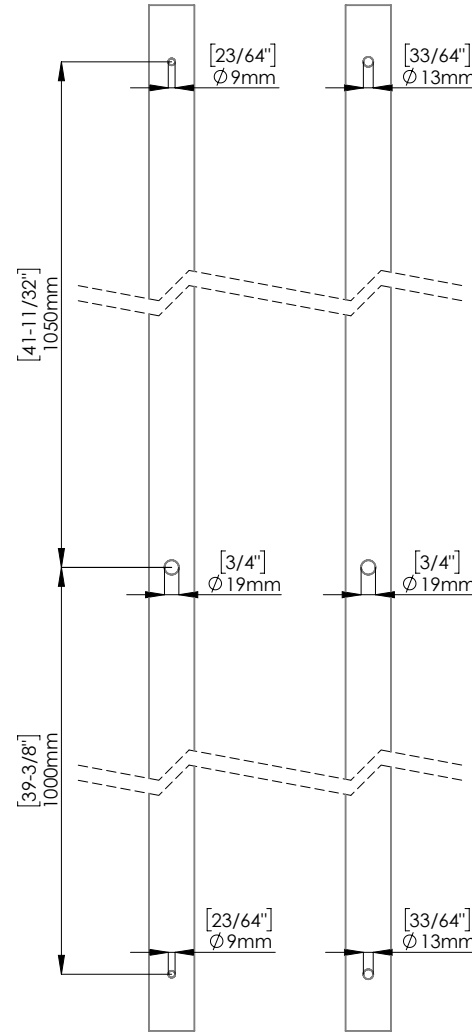

FIXING HARDWARE: BTB FIXING KIT INCLUDED
STANDARD THICKNESS: FROM 8 mm TO 20 mm
OTHER THICKNESS KIT AVAILABLE. PLEASE SPECIFY

DOOR PREPARATION
WOOD/METAL GLASS

INCLUDED ACCESSORIES

CYLINDER (NOT INCLUDED)
*AVAILABLE ON REQUEST

PBA UNIVERSAL BACKPLATE
INCLUDED WITH LOCKING PULL

ALLOWS TO ACCOMODATE
ANY RIM CYLINDER BRAND OR
FORMAT

AVAILABLE FORMATS: