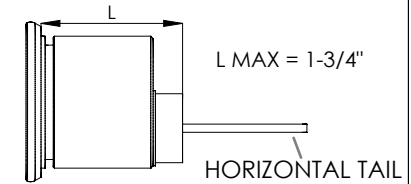

FIXING HARDWARE: BTB FIXING KIT INCLUDED
STANDARD THICKNESS: FROM 8 mm TO 20 mm
OTHER THICKNESS KIT AVAILABLE. PLEASE SPECIFY

DOOR PREPARATION
WOOD/METAL GLASS

INCLUDED ACCESSORIES

CYLINDER (NOT INCLUDED)
*AVAILABLE ON REQUEST

PBA UNIVERSAL BACKPLATE
INCLUDED WITH LOCKING PULL

ALLOWS TO ACCOMODATE
ANY RIM CYLINDER BRAND OR
FORMAT

AVAILABLE FORMATS: