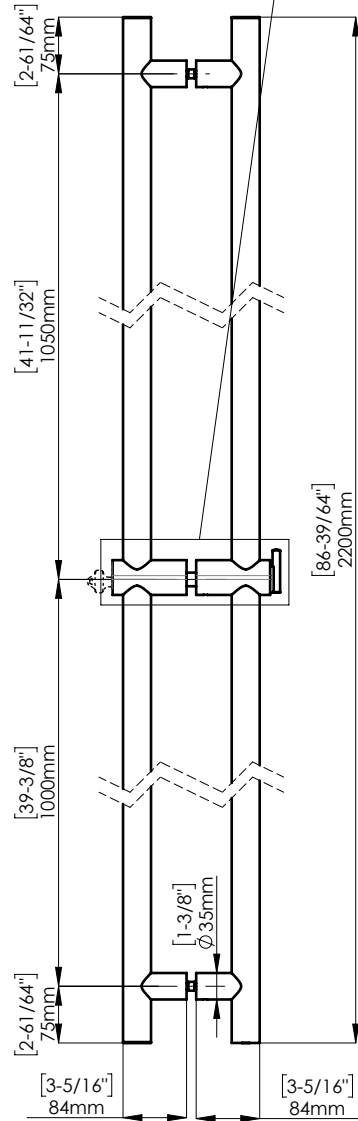

FIXING HARDWARE: BTB FIXING KIT INCLUDED
STANDARD THICKNESS: FROM 8 mm TO 20 mm
OTHER THICKNESS KIT AVAILABLE. PLEASE SPECIFY

DOOR PREPARATION
WOOD/METAL GLASS

INCLUDED ACCESSORIES

CYLINDER (NOT INCLUDED)
*AVAILABLE ON REQUEST

PBA UNIVERSAL BACKPLATE
INCLUDED WITH LOCKING PULL

ALLOWS TO ACCOMODATE
ANY RIM CYLINDER BRAND OR
FORMAT

AVAILABLE FORMATS: