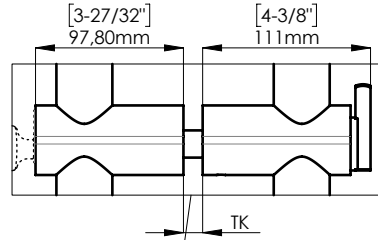

FIXING HARDWARE: BTB FIXING KIT INCLUDED
STANDARD THICKNESS: FROM 8 mm TO 20 mm
OTHER THICKNESS KIT AVAILABLE. PLEASE SPECIFY

DOOR PREPARATION
WOOD/METAL GLASS

INCLUDED ACCESSORIES

CYLINDER (NOT INCLUDED)
*AVAILABLE ON REQUEST

PBA UNIVERSAL BACKPLATE
INCLUDED WITH LOCKING PULL

ALLOWS TO ACCOMODATE
ANY RIM CYLINDER BRAND OR
FORMAT

AVAILABLE FORMATS: