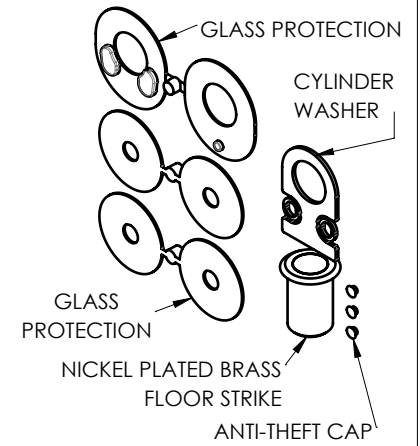

FIXING HARDWARE: BTB FIXING KIT INCLUDED
STANDARD THICKNESS: FROM 8 mm TO 20 mm
OTHER THICKNESS KIT AVAILABLE. PLEASE SPECIFY

DOOR PREPARATION
WOOD/METAL GLASS

INCLUDED ACCESSORIES

CYLINDER (NOT INCLUDED)
*AVAILABLE ON REQUEST

PBA UNIVERSAL BACKPLATE
INCLUDED WITH LOCKING PULL

ALLOWS TO ACCOMODATE
ANY RIM CYLINDER BRAND OR
FORMAT

AVAILABLE FORMATS: