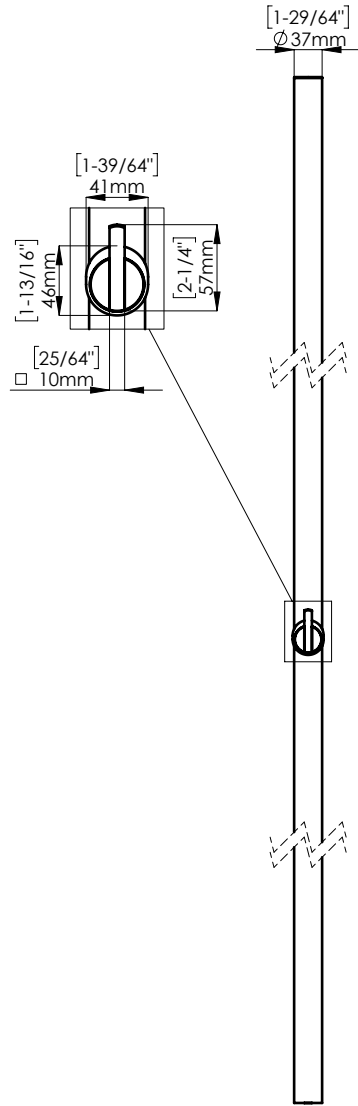

FIXING HARDWARE: BTB FIXING KIT INCLUDED
STANDARD THICKNESS: FROM 8 mm TO 20 mm
OTHER THICKNESS KIT AVAILABLE. PLEASE SPECIFY

DOOR PREPARATION
WOOD/METAL GLASS

INCLUDED ACCESSORIES

CYLINDER (NOT INCLUDED)
*AVAILABLE ON REQUEST

PBA UNIVERSAL BACKPLATE
INCLUDED WITH LOCKING PULL

ALLOWS TO ACCOMODATE
ANY RIM CYLINDER BRAND OR
FORMAT

AVAILABLE FORMATS: