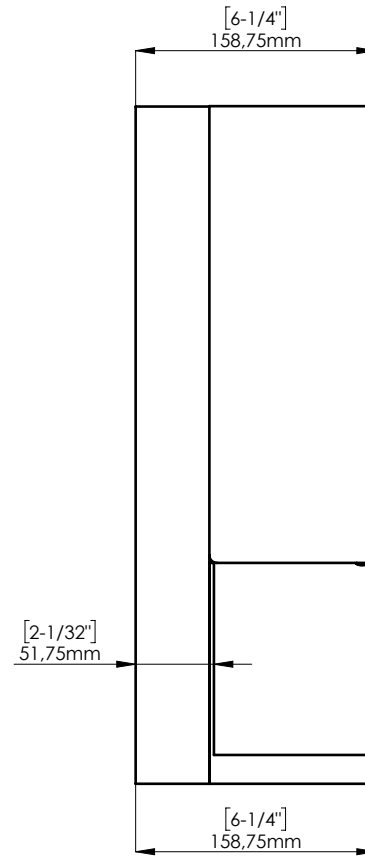

INCLUDED ACCESSORIES

COMPATIBLE WITH BELOW DISPENSER PRODUCTS:

- PURELL CS6 / PURELL CS8
- PURELL TFX
- PURELL LTX-7 / PURELL LTX-12
- ENMOTION GEN2
- other model with MAX dim. H 11,75" x W 6,45" x D 4,1"