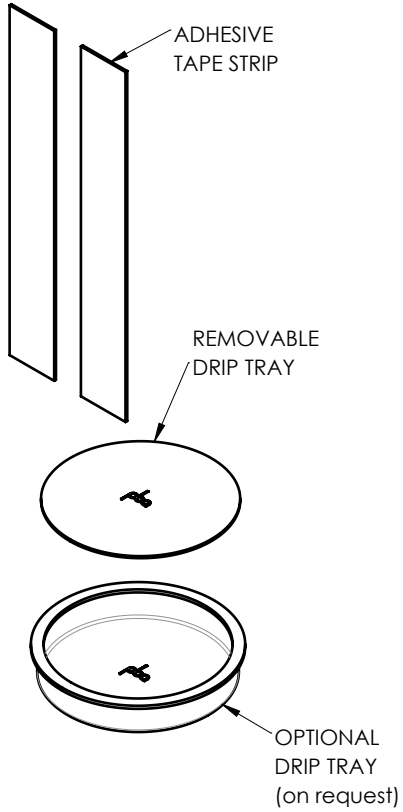

INCLUDED ACCESSORIES

COMPATIBLE WITH BELOW DISPENSER PRODUCTS:

- PURELL CS6 / PURELL CS8
- PURELL TFX
- PURELL LTX-7 / PURELL LTX-12
- ENMOTION GEN2
- other model with MAX dim. H 11,75" x W 6,45" x D 4,1"