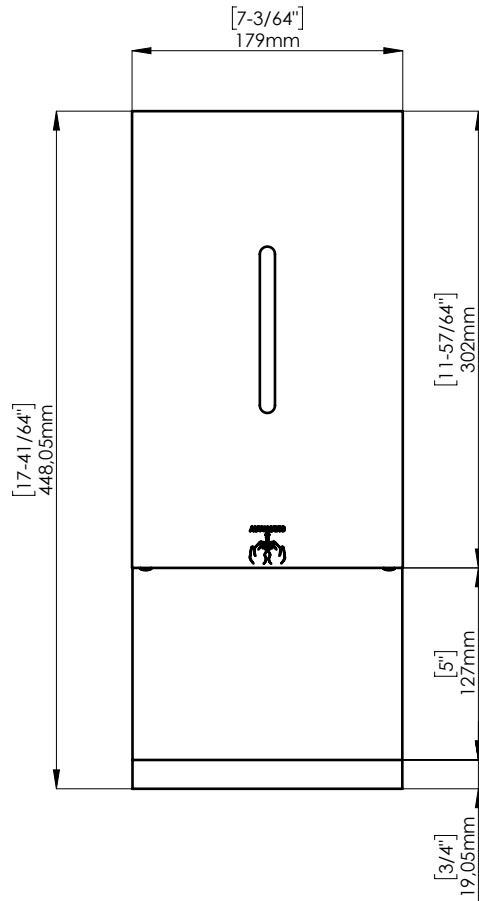

INCLUDED ACCESSORIES

COMPATIBLE WITH BELOW DISPENSER PRODUCTS:

- PURELL CS6 / PURELL CS8
- PURELL TFX
- PURELL LTX-7 / PURELL LTX-12
- ENMOTION GEN2
- other model with MAX dim. H 11,75" x W 6,45" x D 4,1"