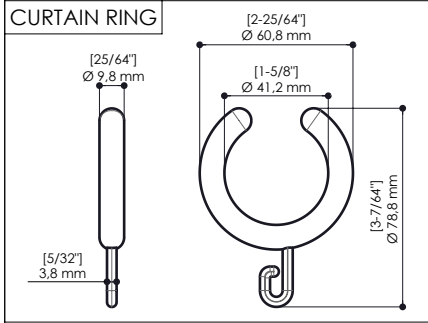

CURTAIN RING

FIXING KIT NOT INCLUDED.
 Mounting kit for plasterboard wall and wooden plate available. Other options available.

CONCEALED MOUNTING FLANGE DETAIL