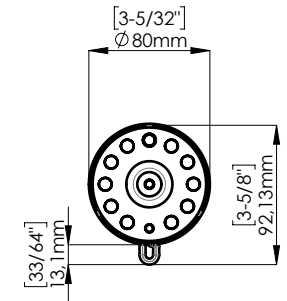

CURTAIN RING

FIXING KIT NOT INCLUDED.
 Mounting kit for plasterboard wall and wooden plate available. Other options available.

CONCEALED MOUNTING FLANGE DETAIL