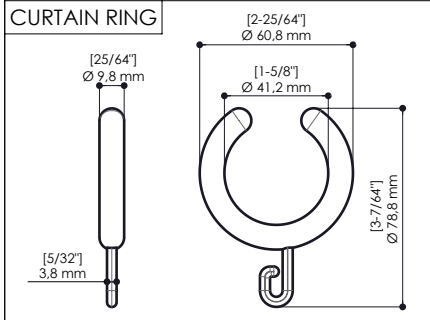

CURTAIN RING

FIXING KIT NOT INCLUDED.  
Mounting kit for plasterboard wall and wooden plate available. Other options available.

CONCEALED MOUNTING FLANGE DETAIL