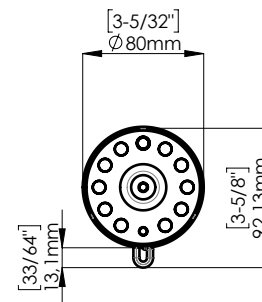

CURTAIN RING

FIXING KIT NOT INCLUDED.  
Mounting kit for plasterboard wall and wooden plate available. Other options available.

CONCEALED MOUNTING FLANGE DETAIL