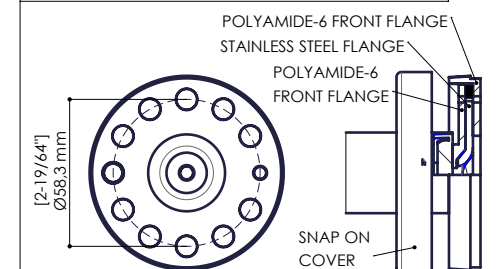

CURTAIN RING

CONCEALED MOUNTING FLANGE DETAIL

FIXING KIT NOT INCLUDED.
 Mounting kit for plasterboard wall and wooden plate available. Other options available.