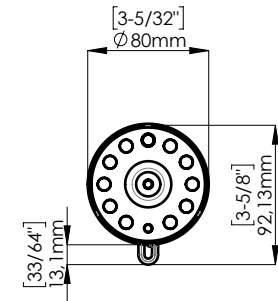

CURTAIN RING

CONCEALED MOUNTING FLANGE DETAIL

FIXING KIT NOT INCLUDED.
 Mounting kit for plasterboard wall and wooden plate available. Other options available.