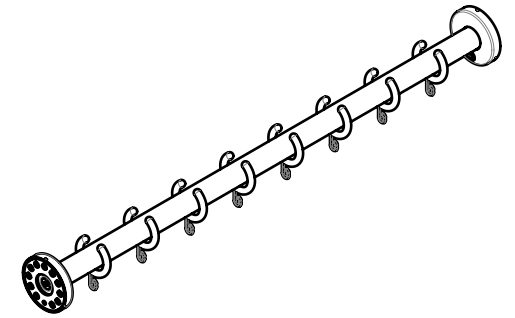

CURTAIN RING

CONCEALED MOUNTING FLANGE DETAIL

FIXING KIT NOT INCLUDED.
 Mounting kit for plasterboard wall and wooden plate available. Other options available.