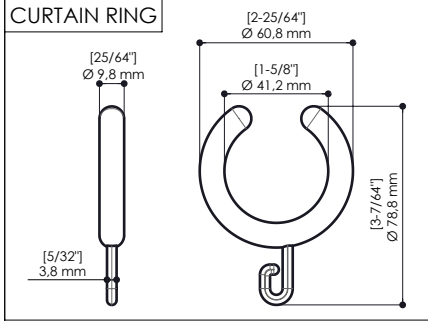

CURTAIN RING

CONCEALED MOUNTING FLANGE DETAIL

FIXING KIT NOT INCLUDED.
 Mounting kit for plasterboard wall and wooden plate available. Other options available.