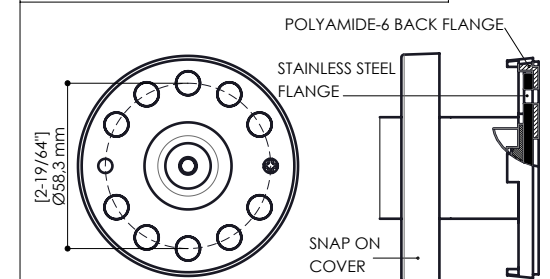

CONCEALED MOUNTING FLANGE DETAIL

FIXING KIT NOT INCLUDED.
 Mounting kit for plasterboard wall and wooden plate available. Other options available.