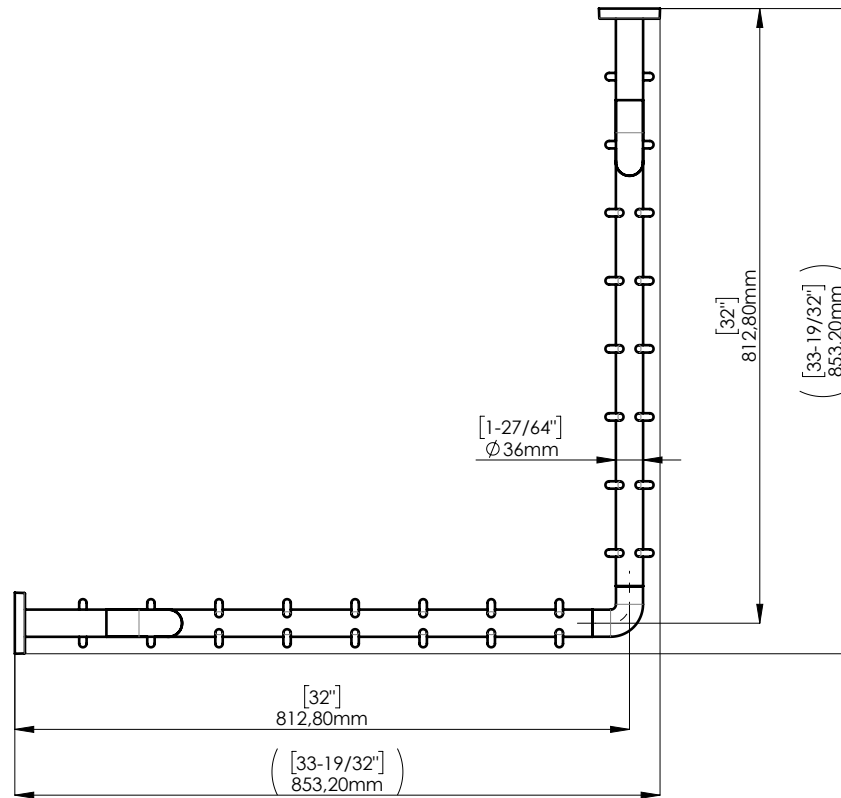

CURTAIN RING

CONCEALED MOUNTING FLANGE DETAIL

FIXING KIT NOT INCLUDED.

Mounting kit for plasterboard wall and wooden plate available. Other options available.