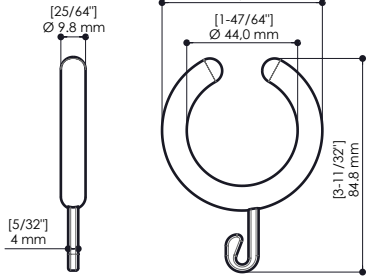

CURTAIN RING

CONCEALED MOUNTING FLANGE DETAIL

FIXING KIT NOT INCLUDED.

Mounting kit for plasterboard wall and wooden plate available. Other options available.