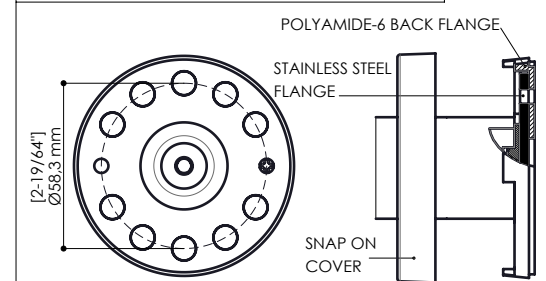

CURTAIN RING

CONCEALED MOUNTING FLANGE DETAIL

FIXING KIT NOT INCLUDED.

Mounting kit for plasterboard wall and wooden plate available. Other options available.