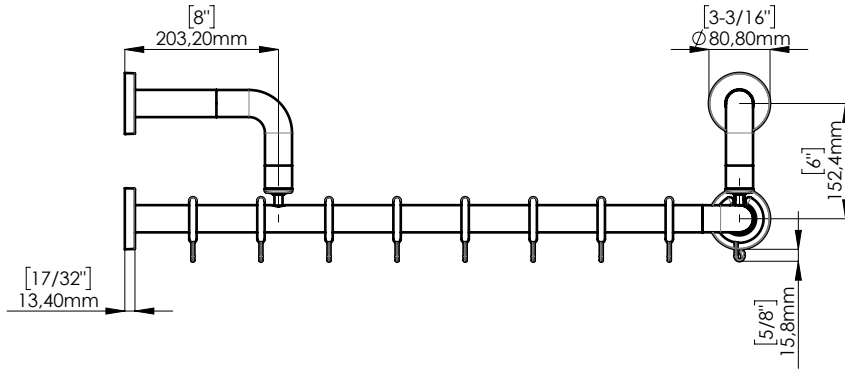

CURTAIN RING

CONCEALED MOUNTING FLANGE DETAIL

FIXING KIT NOT INCLUDED.

Mounting kit for plasterboard wall and wooden plate available. Other options available.