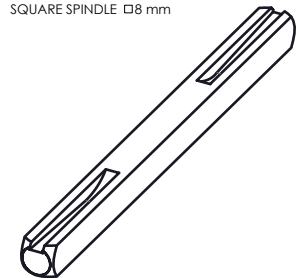

SPINDLE AND FIXING KIT INCLUDED

SQUARE SPINDLE 8 mm

THICKNESS 35 - 65 mm

SINGLE FIXING WOOD DOOR