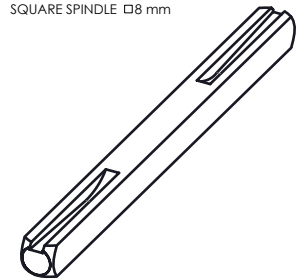

SPINDLE AND FIXING KIT INCLUDED

SQUARE SPINDLE □8 mm

THICKNESS 35 - 65 mm

SINGLE FIXING WOOD DOOR