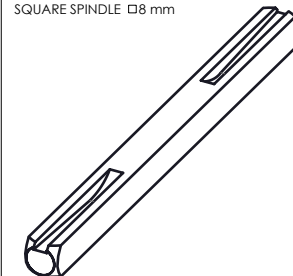

SPINDLE AND FIXING KIT INCLUDED

SQUARE SPINDLE □8 mm

THICKNESS 60 - 58 mm

SINGLE FIXING WOOD DOOR