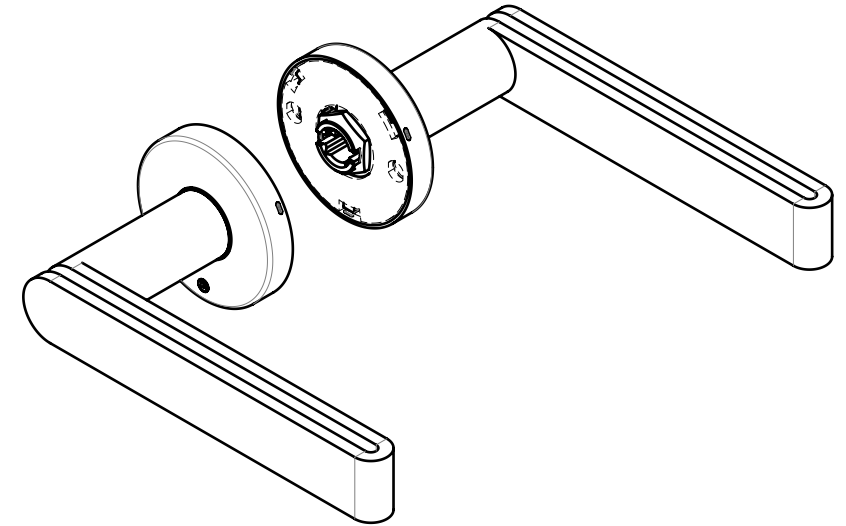

FIXING ROSE DETAIL

PLEASE SPECIFY

THICKNESS

SPINDLE AND FIXING KIT INCLUDED

SQUARE SPINDLE □8 mm

THICKNESS 35 - 65 mm

SINGLE FIXING WOOD DOOR