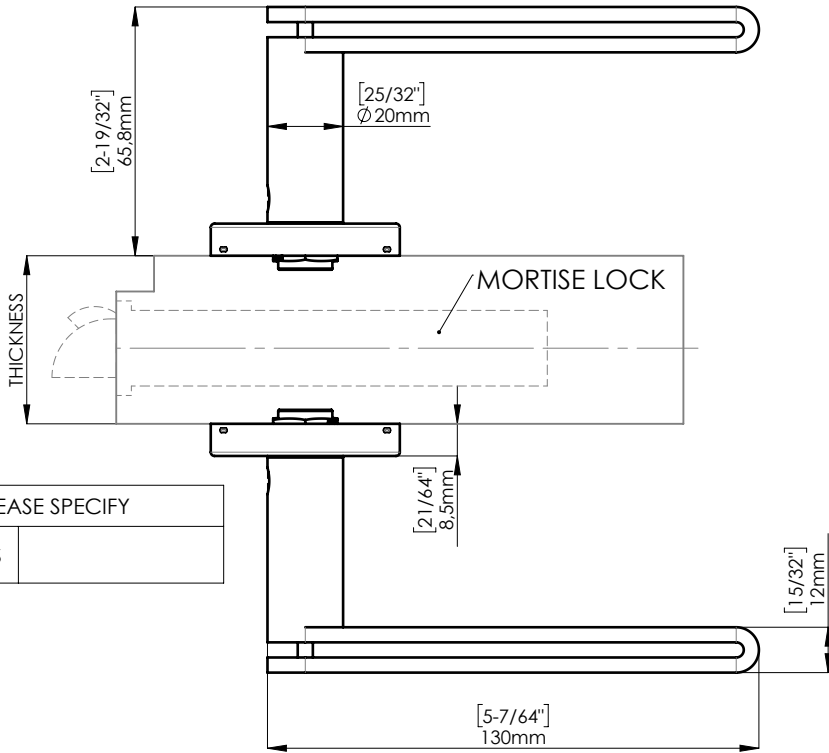

FIXING ROSE DETAIL

PLEASE SPECIFY

THICKNESS

SPINDLE AND FIXING KIT INCLUDED

SQUARE SPINDLE □8 mm

THICKNESS 35 - 65 mm

SINGLE FIXING WOOD DOOR