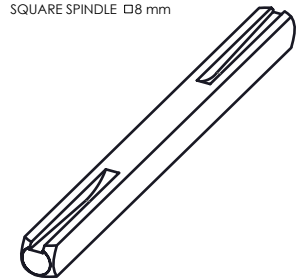

FIXING ROSE DETAIL

PLEASE SPECIFY

THICKNESS

SPINDLE AND FIXING KIT INCLUDED

SQUARE SPINDLE □8 mm

THICKNESS 35 - 65 mm

SINGLE FIXING WOOD DOOR