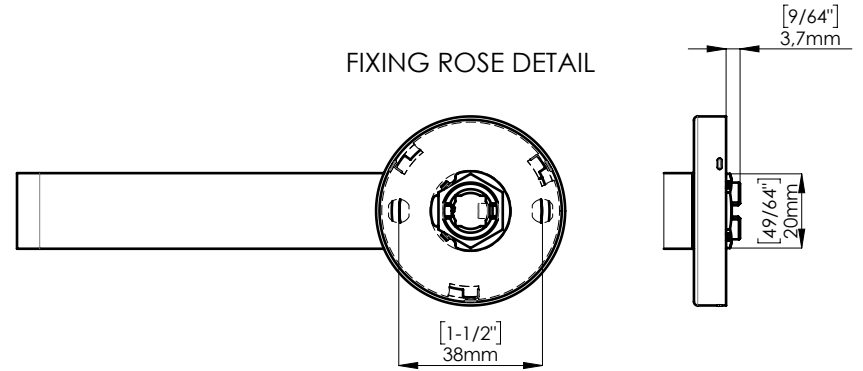

FIXING ROSE DETAIL

PLEASE SPECIFY

THICKNESS

SPINDLE AND FIXING KIT INCLUDED

SQUARE SPINDLE □8 mm

THICKNESS 35 - 65 mm

SINGLE FIXING WOOD DOOR