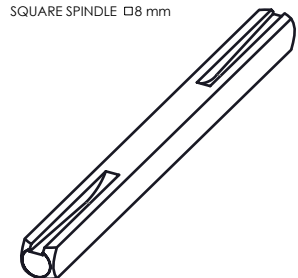

SPINDLE AND FIXING KIT INCLUDED

SQUARE SPINDLE □8 mm

THICKNESS 35 - 65 mm

SINGLE FIXING WOOD DOOR