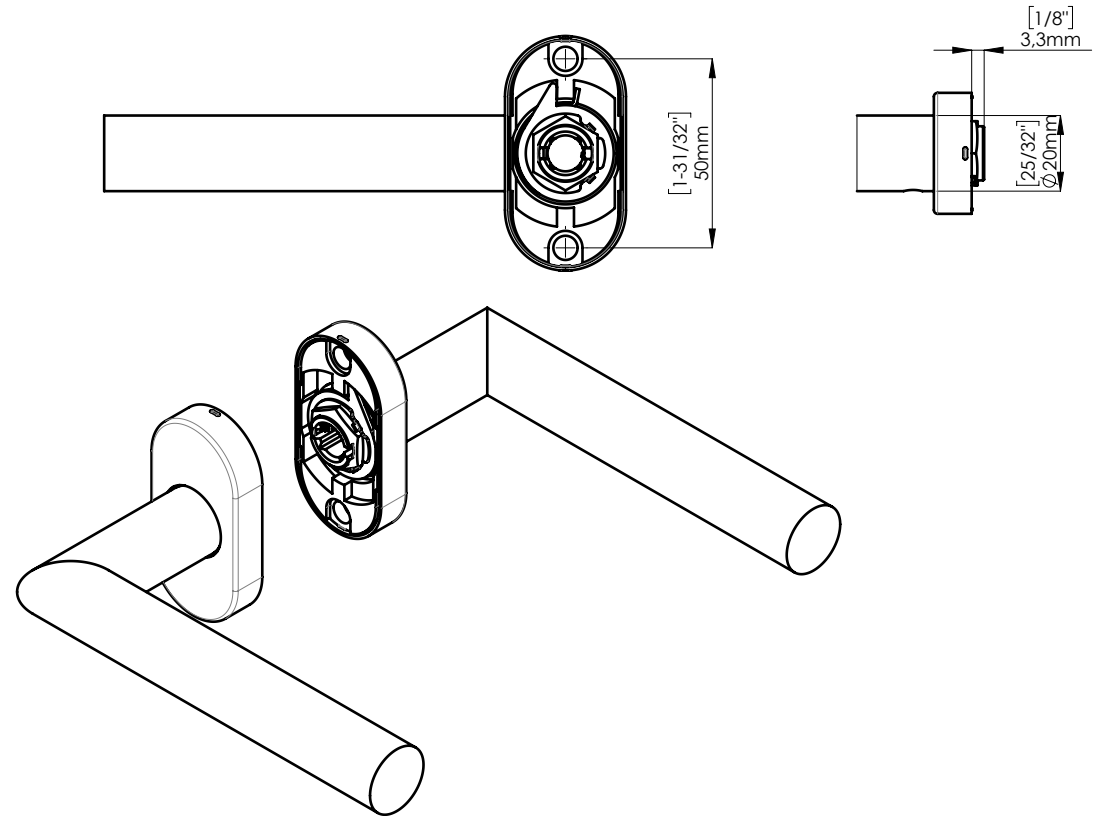

FIXING ROSE DETAIL

PLEASE SPECIFY	
THICKNESS	

SPINDLE AND FIXING KIT INCLUDED

<p>SQUARE SPINDLE □8 mm</p> <p>THICKNESS 45 - 75 mm</p>	<p>SINGLE FIXING WOOD DOOR</p>
---	--------------------------------