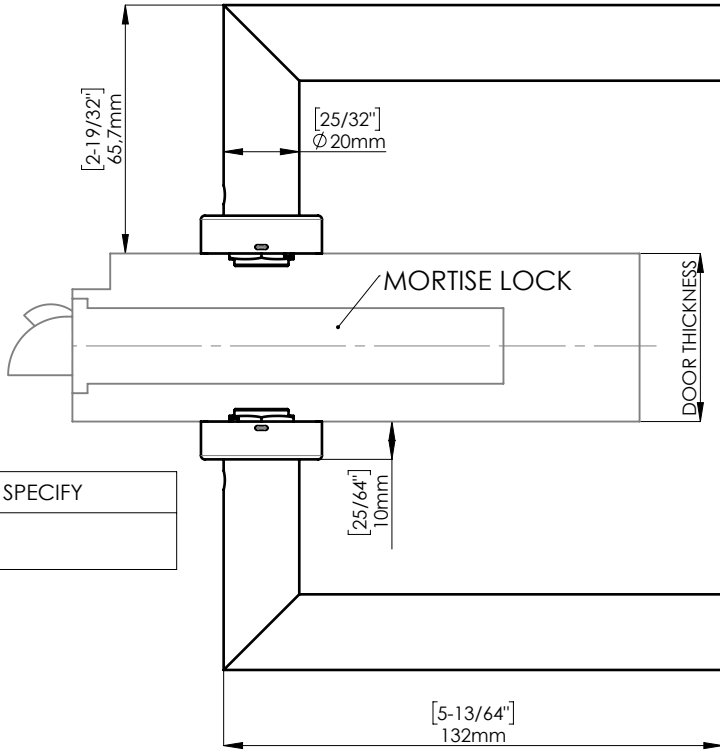

FIXING ROSE DETAIL

PLEASE SPECIFY	
THICKNESS	

SPINDLE AND FIXING KIT INCLUDED

<p>SQUARE SPINDLE □8 mm</p> <p>THICKNESS 45 - 75 mm</p>	<p>SINGLE FIXING WOOD DOOR</p>
---	--------------------------------