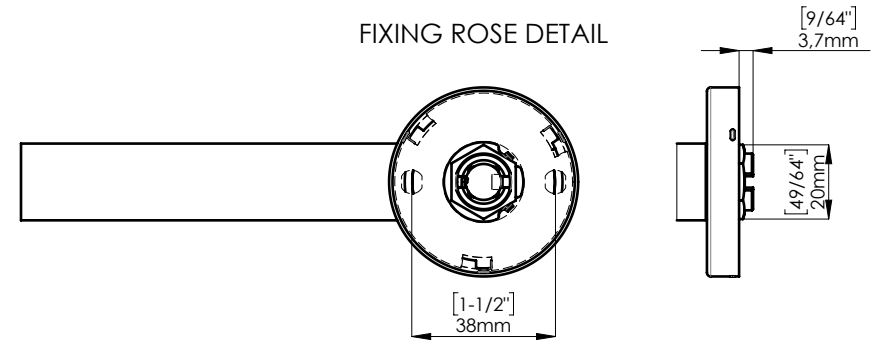

PLEASE SPECIFY

THICKNESS

FIXING ROSE DETAIL

SPINDLE AND FIXING KIT INCLUDED

SQUARE SPINDLE □8 mm

THICKNESS 35 - 65 mm

SINGLE FIXING WOOD DOOR