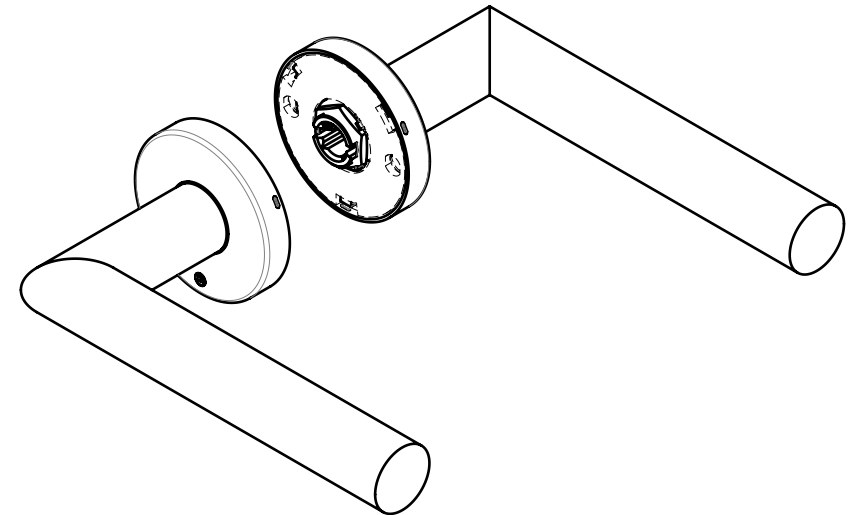

PLEASE SPECIFY

THICKNESS

FIXING ROSE DETAIL

SPINDLE AND FIXING KIT INCLUDED

SQUARE SPINDLE □8 mm

THICKNESS 35 - 65 mm

SINGLE FIXING WOOD DOOR