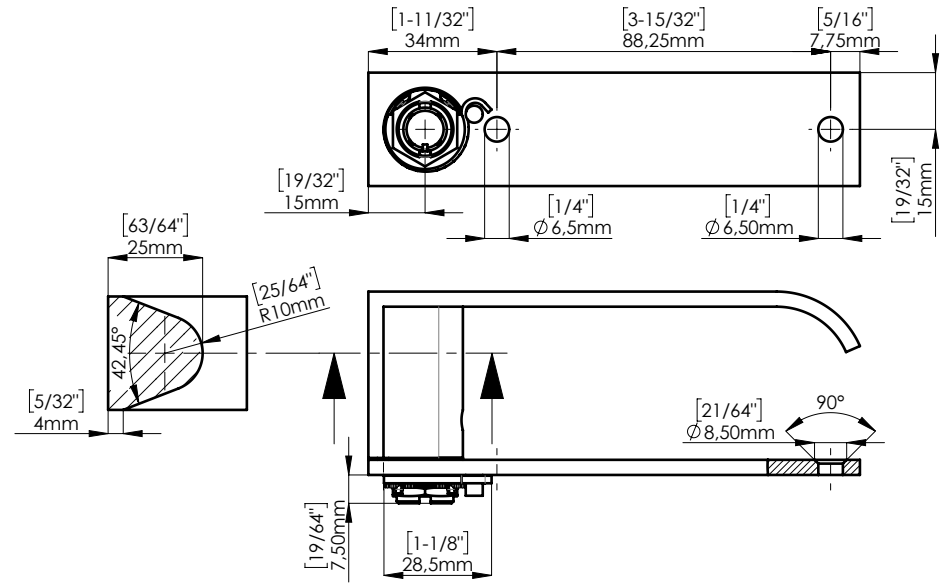

FIXING DETAIL

SQUARE SPINDLE 8mm AND BTB FIXING KIT INCLUDED