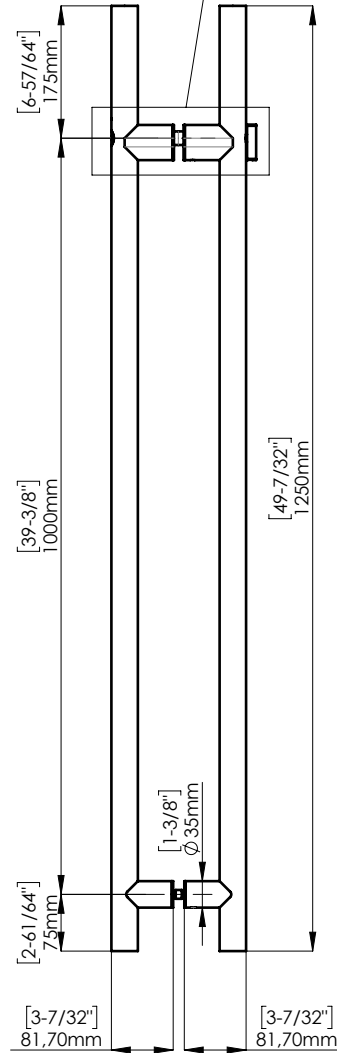

FIXING HARDWARE: BTB FIXING KIT INCLUDED
STANDARD THICKNESS: FROM 8 mm TO 20 mm
OTHER THICKNESS KIT AVAILABLE. PLEASE SPECIFY

DOOR PREPARATION
WOOD/METAL GLASS

INCLUDED ACCESSORIES

EURO PROFILE YALE CYLINDER INCLUDED