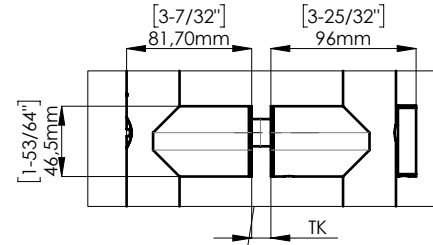

FIXING HARDWARE: BTB FIXING KIT INCLUDED
STANDARD THICKNESS: FROM 8 mm TO 20 mm
OTHER THICKNESS KIT AVAILABLE. PLEASE SPECIFY

DOOR PREPARATION
WOOD/METAL GLASS

INCLUDED ACCESSORIES

EURO PROFILE YALE CYLINDER INCLUDED