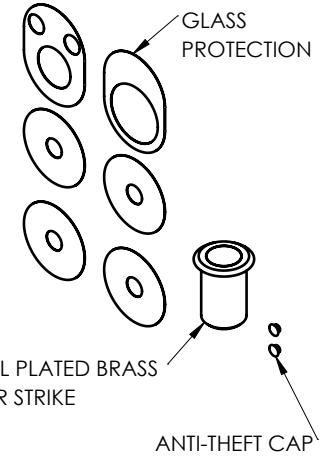

FIXING HARDWARE: BTB FIXING KIT INCLUDED
STANDARD THICKNESS: FROM 8 mm TO 20 mm
OTHER THICKNESS KIT AVAILABLE. PLEASE SPECIFY

DOOR PREPARATION
WOOD/METAL GLASS

INCLUDED ACCESSORIES

EURO PROFILE YALE CYLINDER INCLUDED