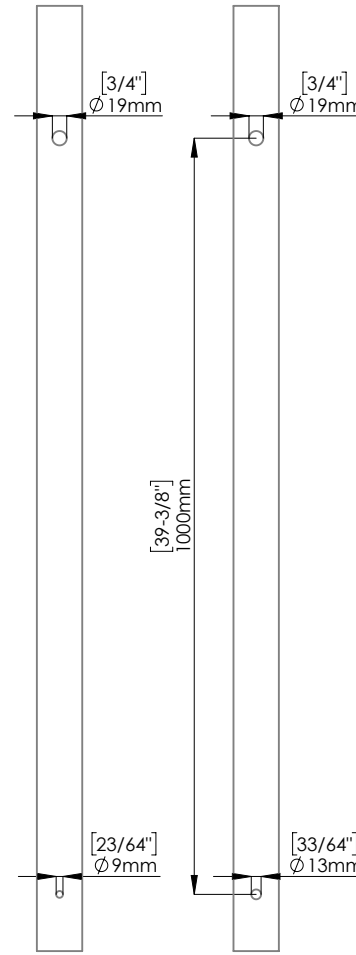

FIXING HARDWARE: BTB FIXING KIT INCLUDED
STANDARD THICKNESS: FROM 8 mm TO 20 mm
OTHER THICKNESS KIT AVAILABLE. PLEASE SPECIFY

DOOR PREPARATION
WOOD/METAL GLASS

INCLUDED ACCESSORIES

EURO PROFILE YALE CYLINDER INCLUDED