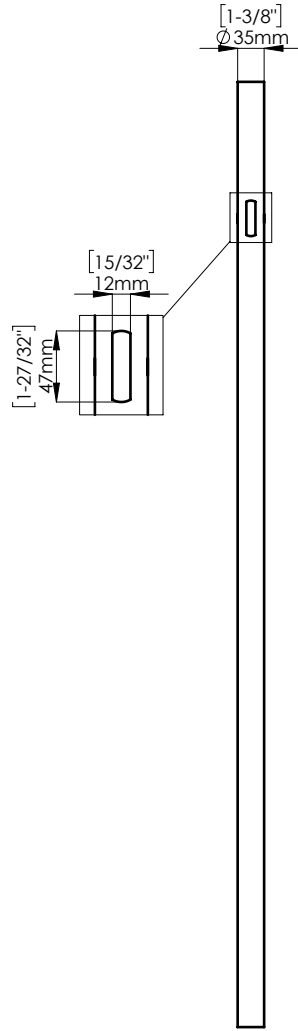

FIXING HARDWARE: BTB FIXING KIT INCLUDED
STANDARD THICKNESS: FROM 8 mm TO 20 mm
OTHER THICKNESS KIT AVAILABLE. PLEASE SPECIFY

DOOR PREPARATION
WOOD/METAL GLASS

INCLUDED ACCESSORIES

EURO PROFILE YALE CYLINDER INCLUDED