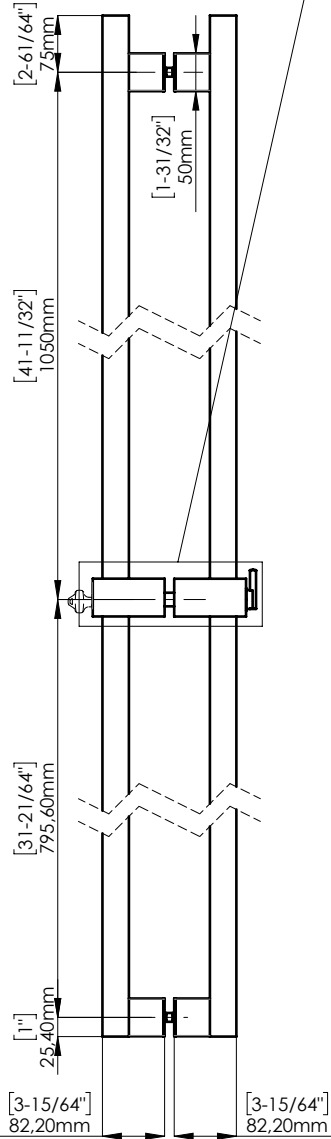

FIXING HARDWARE: BTB FIXING KIT INCLUDED  
STANDARD THICKNESS: FROM 8 mm TO 20 mm  
OTHER THICKNESS KIT AVAILABLE. PLEASE SPECIFY

DOOR PREPARATION  
WOOD/METAL GLASS

INCLUDED ACCESSORIES

CYLINDER (NOT INCLUDED)  
\*AVAILABLE ON REQUEST

PBA UNIVERSAL BACKPLATE  
INCLUDED WITH LOCKING PULL

ALLOWS TO ACCOMODATE  
ANY RIM CYLINDER BRAND OR  
FORMAT

AVAILABLE FORMATS: