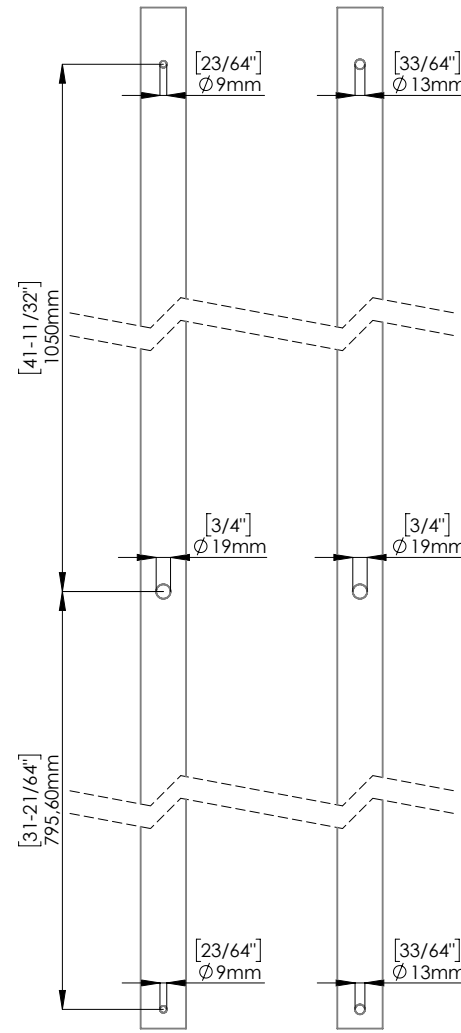

FIXING HARDWARE: BTB FIXING KIT INCLUDED  
STANDARD THICKNESS: FROM 8 mm TO 20 mm  
OTHER THICKNESS KIT AVAILABLE. PLEASE SPECIFY

DOOR PREPARATION  
WOOD/METAL GLASS

INCLUDED ACCESSORIES

CYLINDER (NOT INCLUDED)  
\*AVAILABLE ON REQUEST

PBA UNIVERSAL BACKPLATE  
INCLUDED WITH LOCKING PULL

ALLOWS TO ACCOMODATE  
ANY RIM CYLINDER BRAND OR  
FORMAT

AVAILABLE FORMATS: