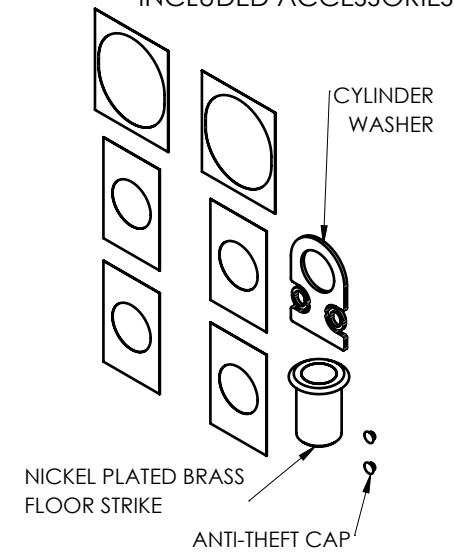

FIXING HARDWARE: BTB FIXING KIT INCLUDED  
STANDARD THICKNESS: FROM 8 mm TO 20 mm  
OTHER THICKNESS KIT AVAILABLE. PLEASE SPECIFY

DOOR PREPARATION  
WOOD/METAL GLASS

INCLUDED ACCESSORIES

CYLINDER (NOT INCLUDED)  
\*AVAILABLE ON REQUEST

PBA UNIVERSAL BACKPLATE  
INCLUDED WITH LOCKING PULL

ALLOWS TO ACCOMODATE  
ANY RIM CYLINDER BRAND OR  
FORMAT

AVAILABLE FORMATS: