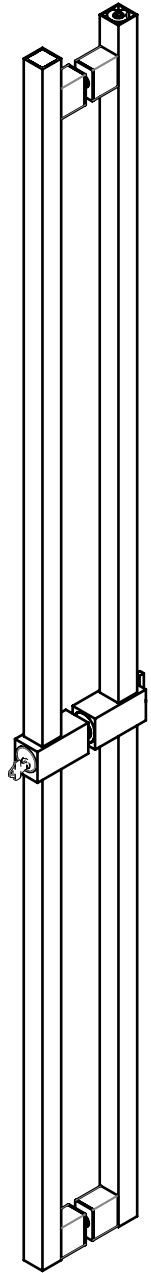

FIXING HARDWARE: BTB FIXING KIT INCLUDED  
STANDARD THICKNESS: FROM 8 mm TO 20 mm  
OTHER THICKNESS KIT AVAILABLE. PLEASE SPECIFY

DOOR PREPARATION  
WOOD/METAL GLASS

INCLUDED ACCESSORIES

CYLINDER (NOT INCLUDED)  
\*AVAILABLE ON REQUEST

PBA UNIVERSAL BACKPLATE  
INCLUDED WITH LOCKING PULL

ALLOWS TO ACCOMODATE  
ANY RIM CYLINDER BRAND OR  
FORMAT

AVAILABLE FORMATS: