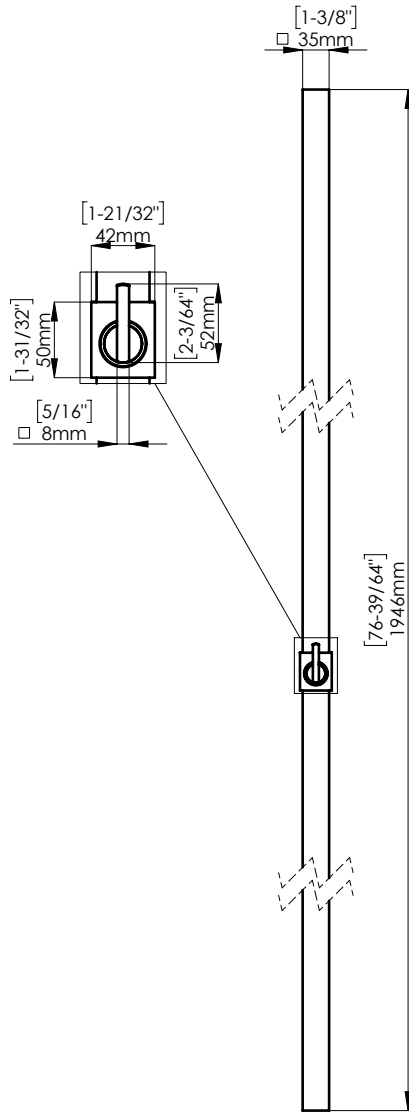

FIXING HARDWARE: BTB FIXING KIT INCLUDED  
STANDARD THICKNESS: FROM 8 mm TO 20 mm  
OTHER THICKNESS KIT AVAILABLE. PLEASE SPECIFY

DOOR PREPARATION  
WOOD/METAL GLASS

INCLUDED ACCESSORIES

CYLINDER (NOT INCLUDED)  
\*AVAILABLE ON REQUEST

PBA UNIVERSAL BACKPLATE  
INCLUDED WITH LOCKING PULL

ALLOWS TO ACCOMODATE  
ANY RIM CYLINDER BRAND OR  
FORMAT

AVAILABLE FORMATS: