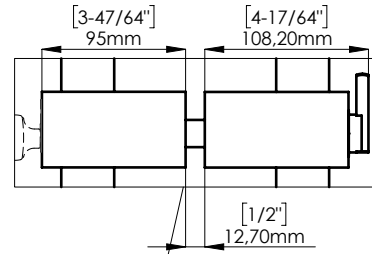

FIXING HARDWARE: BTB FIXING KIT INCLUDED  
STANDARD THICKNESS: FROM 8 mm TO 20 mm  
OTHER THICKNESS KIT AVAILABLE. PLEASE SPECIFY

DOOR PREPARATION  
WOOD/METAL GLASS

INCLUDED ACCESSORIES

CYLINDER (NOT INCLUDED)  
\*AVAILABLE ON REQUEST

PBA UNIVERSAL BACKPLATE  
INCLUDED WITH LOCKING PULL

ALLOWS TO ACCOMODATE  
ANY RIM CYLINDER BRAND OR  
FORMAT

AVAILABLE FORMATS: