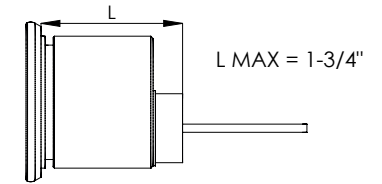

FIXING HARDWARE: BTB FIXING KIT INCLUDED  
STANDARD THICKNESS: FROM 8 mm TO 20 mm  
OTHER THICKNESS KIT AVAILABLE. PLEASE SPECIFY

DOOR PREPARATION  
WOOD/METAL GLASS

INCLUDED ACCESSORIES

CYLINDER (NOT INCLUDED)  
\*AVAILABLE ON REQUEST

PBA UNIVERSAL BACKPLATE  
INCLUDED WITH LOCKING PULL

ALLOWS TO ACCOMODATE  
ANY RIM CYLINDER BRAND OR  
FORMAT

AVAILABLE FORMATS: