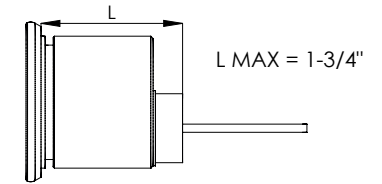

FIXING HARDWARE: BTB FIXING KIT INCLUDED
STANDARD THICKNESS: FROM 8 mm TO 20 mm
OTHER THICKNESS KIT AVAILABLE. PLEASE SPECIFY

DOOR PREPARATION
WOOD/METAL GLASS

INCLUDED ACCESSORIES

CYLINDER (NOT INCLUDED)
*AVAILABLE ON REQUEST

PBA UNIVERSAL BACKPLATE
INCLUDED WITH LOCKING PULL

ALLOWS TO ACCOMODATE
ANY RIM CYLINDER BRAND OR
FORMAT

AVAILABLE FORMATS: