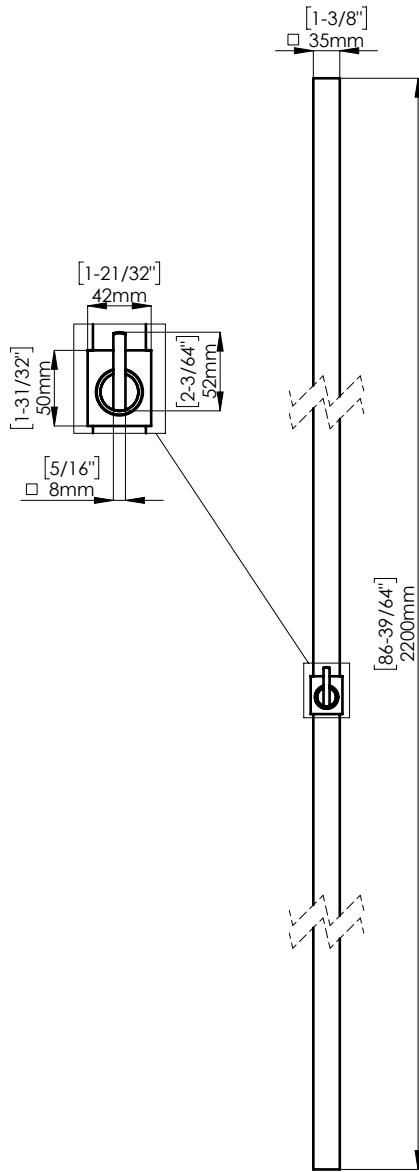

FIXING HARDWARE: BTB FIXING KIT INCLUDED
STANDARD THICKNESS: FROM 8 mm TO 20 mm
OTHER THICKNESS KIT AVAILABLE. PLEASE SPECIFY

DOOR PREPARATION
WOOD/METAL GLASS

INCLUDED ACCESSORIES

CYLINDER (NOT INCLUDED)
*AVAILABLE ON REQUEST

PBA UNIVERSAL BACKPLATE
INCLUDED WITH LOCKING PULL

ALLOWS TO ACCOMODATE
ANY RIM CYLINDER BRAND OR
FORMAT

AVAILABLE FORMATS: