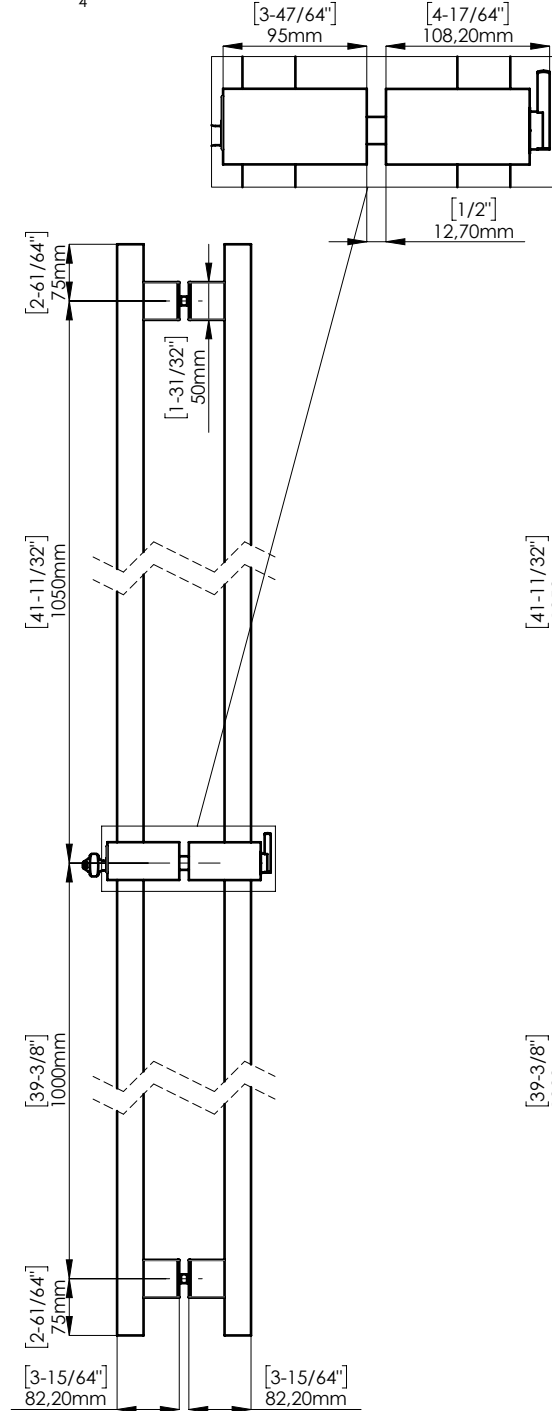

FIXING HARDWARE: BTB FIXING KIT INCLUDED
STANDARD THICKNESS: FROM 8 mm TO 20 mm
OTHER THICKNESS KIT AVAILABLE. PLEASE SPECIFY

DOOR PREPARATION
WOOD/METAL GLASS

INCLUDED ACCESSORIES

CYLINDER (NOT INCLUDED)
*AVAILABLE ON REQUEST

PBA UNIVERSAL BACKPLATE
INCLUDED WITH LOCKING PULL

ALLOWS TO ACCOMODATE
ANY RIM CYLINDER BRAND OR
FORMAT

AVAILABLE FORMATS: