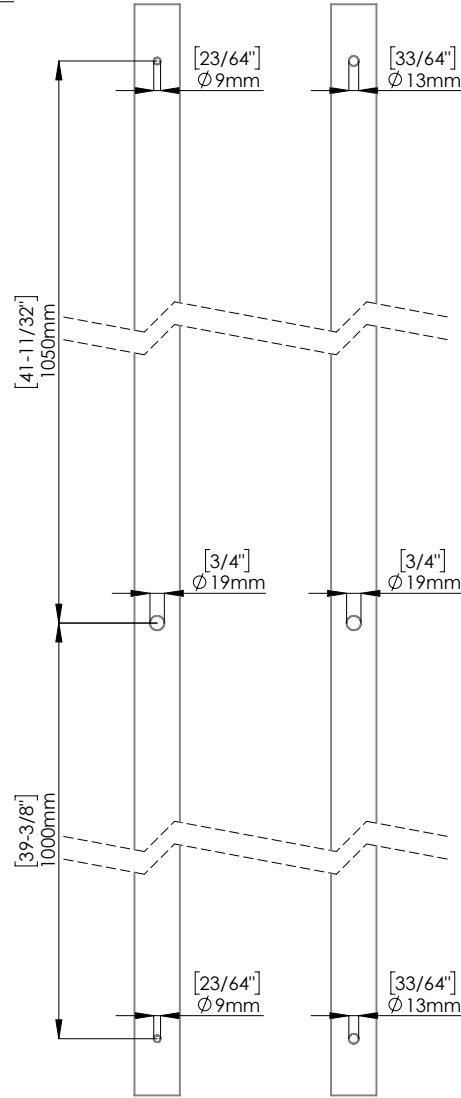

FIXING HARDWARE: BTB FIXING KIT INCLUDED
STANDARD THICKNESS: FROM 8 mm TO 20 mm
OTHER THICKNESS KIT AVAILABLE. PLEASE SPECIFY

DOOR PREPARATION
WOOD/METAL GLASS

INCLUDED ACCESSORIES

CYLINDER (NOT INCLUDED)
*AVAILABLE ON REQUEST

PBA UNIVERSAL BACKPLATE
INCLUDED WITH LOCKING PULL

ALLOWS TO ACCOMODATE
ANY RIM CYLINDER BRAND OR
FORMAT

AVAILABLE FORMATS: