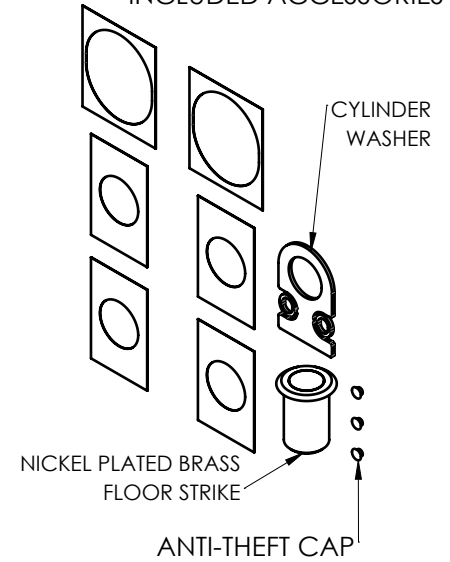

FIXING HARDWARE: BTB FIXING KIT INCLUDED
STANDARD THICKNESS: FROM 8 mm TO 20 mm
OTHER THICKNESS KIT AVAILABLE. PLEASE SPECIFY

DOOR PREPARATION
WOOD/METAL GLASS

INCLUDED ACCESSORIES

CYLINDER (NOT INCLUDED)
*AVAILABLE ON REQUEST

PBA UNIVERSAL BACKPLATE
INCLUDED WITH LOCKING PULL

ALLOWS TO ACCOMODATE
ANY RIM CYLINDER BRAND OR
FORMAT

AVAILABLE FORMATS: