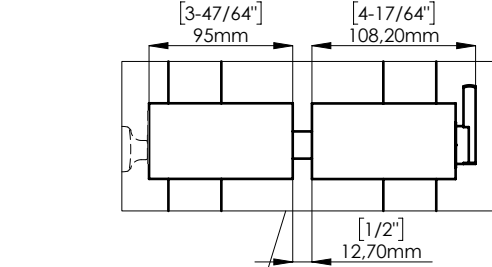

FIXING HARDWARE: BTB FIXING KIT INCLUDED
STANDARD THICKNESS: FROM 8 mm TO 20 mm
OTHER THICKNESS KIT AVAILABLE. PLEASE SPECIFY

DOOR PREPARATION
WOOD/METAL GLASS

INCLUDED ACCESSORIES

CYLINDER (NOT INCLUDED)
*AVAILABLE ON REQUEST

PBA UNIVERSAL BACKPLATE
INCLUDED WITH LOCKING PULL

ALLOWS TO ACCOMODATE
ANY RIM CYLINDER BRAND OR
FORMAT

AVAILABLE FORMATS: