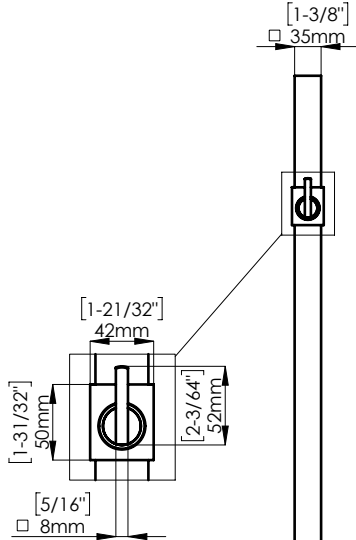

FIXING HARDWARE: BTB FIXING KIT INCLUDED
STANDARD THICKNESS: FROM 8 mm TO 20 mm
OTHER THICKNESS KIT AVAILABLE. PLEASE SPECIFY

DOOR PREPARATION
WOOD/METAL GLASS

INCLUDED ACCESSORIES

CYLINDER (NOT INCLUDED)
*AVAILABLE ON REQUEST

PBA UNIVERSAL BACKPLATE
INCLUDED WITH LOCKING PULL

ALLOWS TO ACCOMODATE
ANY RIM CYLINDER BRAND OR
FORMAT

AVAILABLE FORMATS: