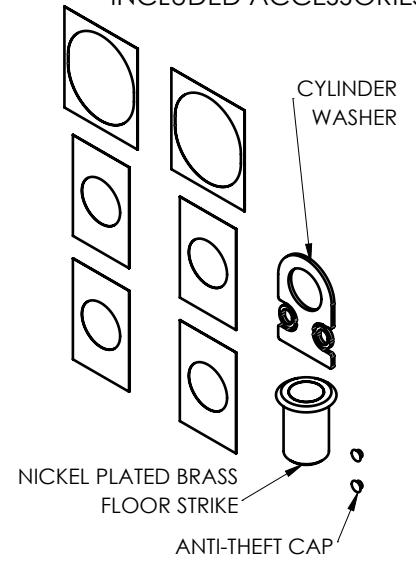

FIXING HARDWARE: BTB FIXING KIT INCLUDED
STANDARD THICKNESS: FROM 8 mm TO 20 mm
OTHER THICKNESS KIT AVAILABLE. PLEASE SPECIFY

DOOR PREPARATION
WOOD/METAL GLASS

INCLUDED ACCESSORIES

CYLINDER (NOT INCLUDED)
*AVAILABLE ON REQUEST

PBA UNIVERSAL BACKPLATE
INCLUDED WITH LOCKING PULL

ALLOWS TO ACCOMODATE
ANY RIM CYLINDER BRAND OR
FORMAT

AVAILABLE FORMATS: