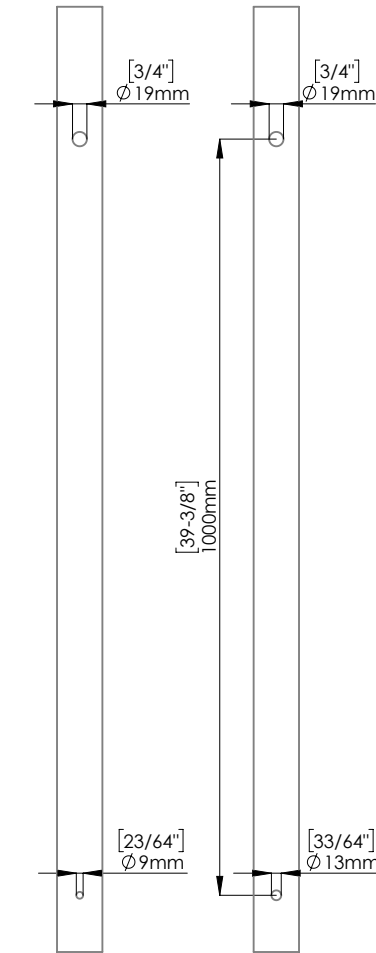

FIXING HARDWARE: BTB FIXING KIT INCLUDED
STANDARD THICKNESS: FROM 8 mm TO 20 mm
OTHER THICKNESS KIT AVAILABLE. PLEASE SPECIFY

DOOR PREPARATION
WOOD/METAL GLASS

INCLUDED ACCESSORIES

CYLINDER (NOT INCLUDED)
*AVAILABLE ON REQUEST

PBA UNIVERSAL BACKPLATE
INCLUDED WITH LOCKING PULL

ALLOWS TO ACCOMODATE
ANY RIM CYLINDER BRAND OR
FORMAT

AVAILABLE FORMATS: