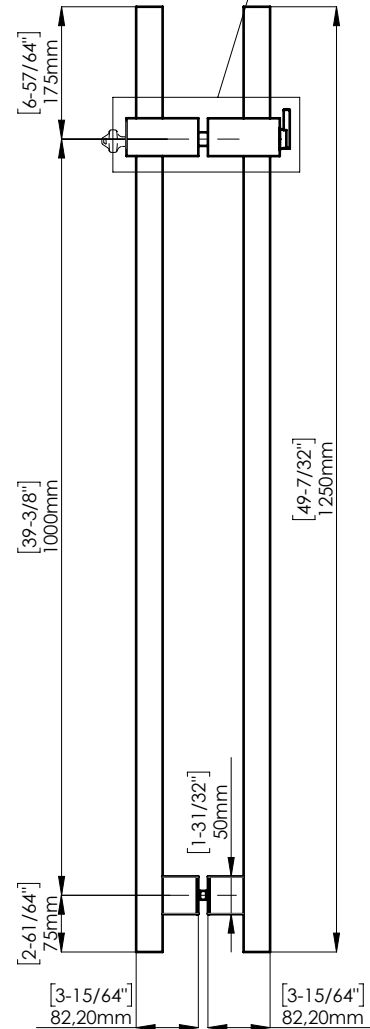

FIXING HARDWARE: BTB FIXING KIT INCLUDED
STANDARD THICKNESS: FROM 8 mm TO 20 mm
OTHER THICKNESS KIT AVAILABLE. PLEASE SPECIFY

DOOR PREPARATION
WOOD/METAL GLASS

INCLUDED ACCESSORIES

CYLINDER (NOT INCLUDED)
*AVAILABLE ON REQUEST

PBA UNIVERSAL BACKPLATE
INCLUDED WITH LOCKING PULL

ALLOWS TO ACCOMODATE
ANY RIM CYLINDER BRAND OR
FORMAT

AVAILABLE FORMATS: