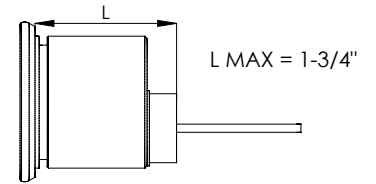

FIXING HARDWARE: BTB FIXING KIT INCLUDED
STANDARD THICKNESS: FROM 8 mm TO 20 mm
OTHER THICKNESS KIT AVAILABLE. PLEASE SPECIFY

DOOR PREPARATION
WOOD/METAL GLASS

INCLUDED ACCESSORIES

CYLINDER (NOT INCLUDED)
*AVAILABLE ON REQUEST

PBA UNIVERSAL BACKPLATE
INCLUDED WITH LOCKING PULL

ALLOWS TO ACCOMODATE
ANY RIM CYLINDER BRAND OR
FORMAT

AVAILABLE FORMATS: