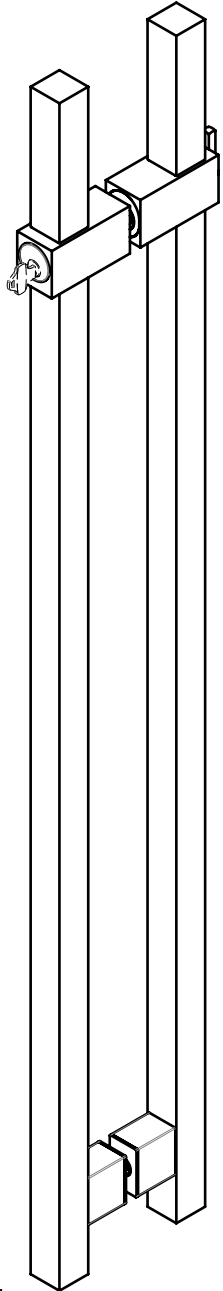

FIXING HARDWARE: BTB FIXING KIT INCLUDED
STANDARD THICKNESS: FROM 8 mm TO 20 mm
OTHER THICKNESS KIT AVAILABLE. PLEASE SPECIFY

DOOR PREPARATION
WOOD/METAL GLASS

INCLUDED ACCESSORIES

CYLINDER (NOT INCLUDED)
*AVAILABLE ON REQUEST

PBA UNIVERSAL BACKPLATE
INCLUDED WITH LOCKING PULL

ALLOWS TO ACCOMODATE
ANY RIM CYLINDER BRAND OR
FORMAT

AVAILABLE FORMATS: