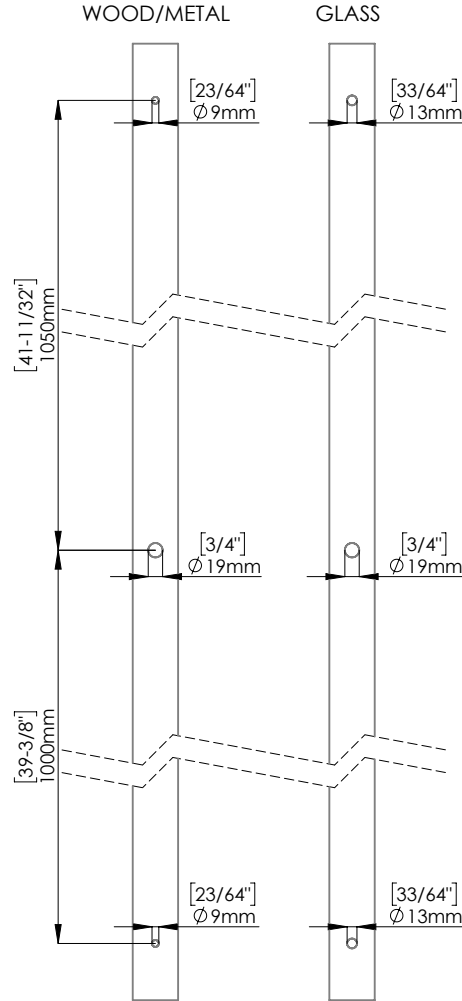

FIXING HARDWARE: BTB FIXING KIT INCLUDED
STANDARD THICKNESS: FROM 8 mm TO 20 mm
OTHER THICKNESS KIT AVAILABLE. PLEASE SPECIFY

DOOR PREPARATION

INCLUDED ACCESSORIES