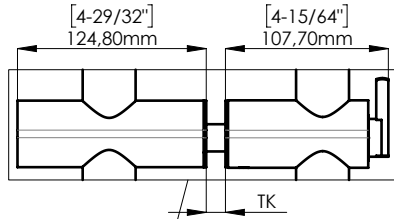

FIXING HARDWARE: BTB FIXING KIT INCLUDED
STANDARD THICKNESS: FROM 8 mm TO 20 mm
OTHER THICKNESS KIT AVAILABLE. PLEASE SPECIFY

DOOR PREPARATION

INCLUDED ACCESSORIES