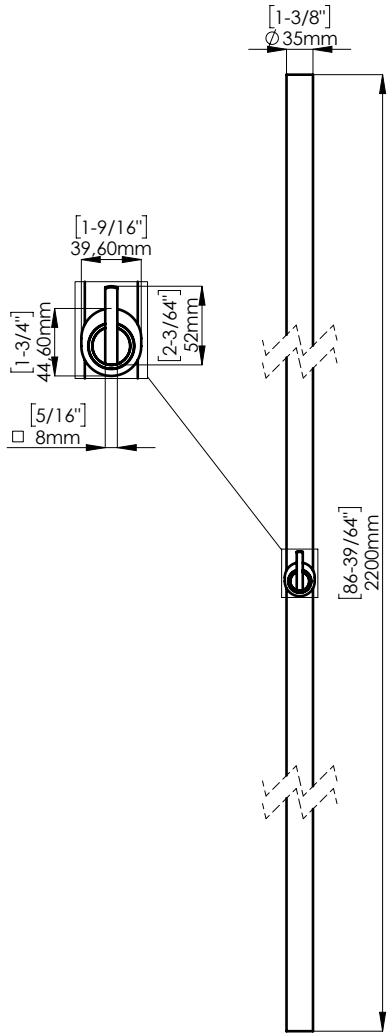

FIXING HARDWARE: BTB FIXING KIT INCLUDED
STANDARD THICKNESS: FROM 8 mm TO 20 mm
OTHER THICKNESS KIT AVAILABLE. PLEASE SPECIFY

DOOR PREPARATION

INCLUDED ACCESSORIES