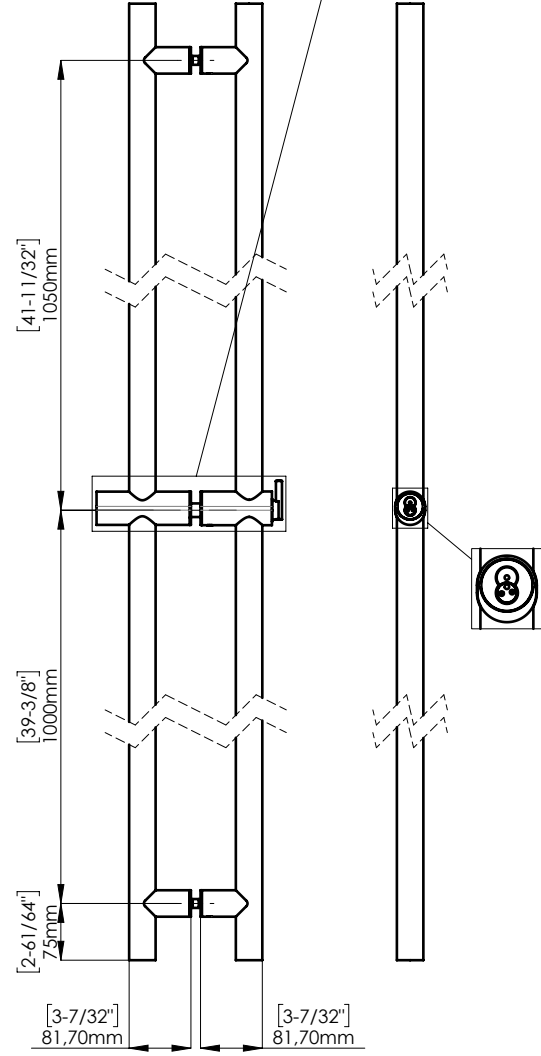

FIXING HARDWARE: BTB FIXING KIT INCLUDED
STANDARD THICKNESS: FROM 8 mm TO 20 mm
OTHER THICKNESS KIT AVAILABLE. PLEASE SPECIFY

DOOR PREPARATION

INCLUDED ACCESSORIES