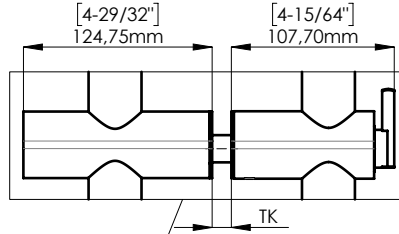

FIXING HARDWARE: BTB FIXING KIT INCLUDED
STANDARD THICKNESS: FROM 8 mm TO 20 mm
OTHER THICKNESS KIT AVAILABLE. PLEASE SPECIFY

INCLUDED ACCESSORIES