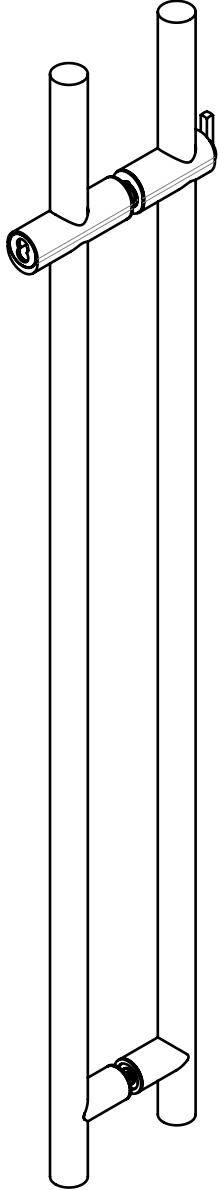

FIXING HARDWARE: BTB FIXING KIT INCLUDED
STANDARD THICKNESS: FROM 8 mm TO 20 mm
OTHER THICKNESS KIT AVAILABLE. PLEASE SPECIFY

INCLUDED ACCESSORIES