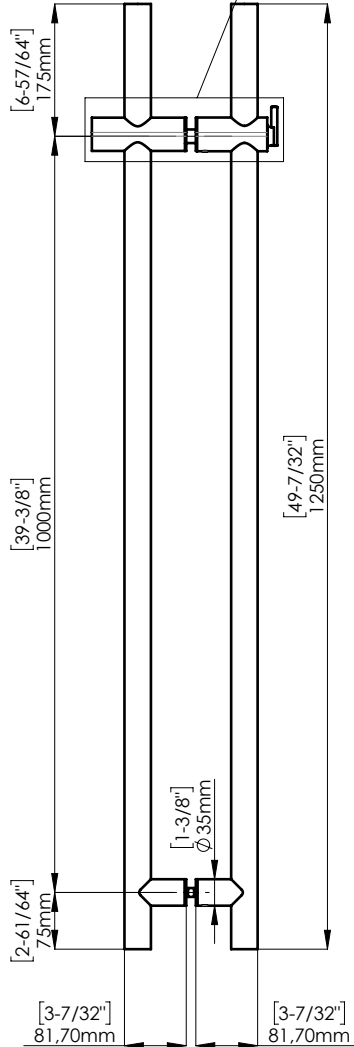

FIXING HARDWARE: BTB FIXING KIT INCLUDED
STANDARD THICKNESS: FROM 8 mm TO 20 mm
OTHER THICKNESS KIT AVAILABLE. PLEASE SPECIFY

INCLUDED ACCESSORIES