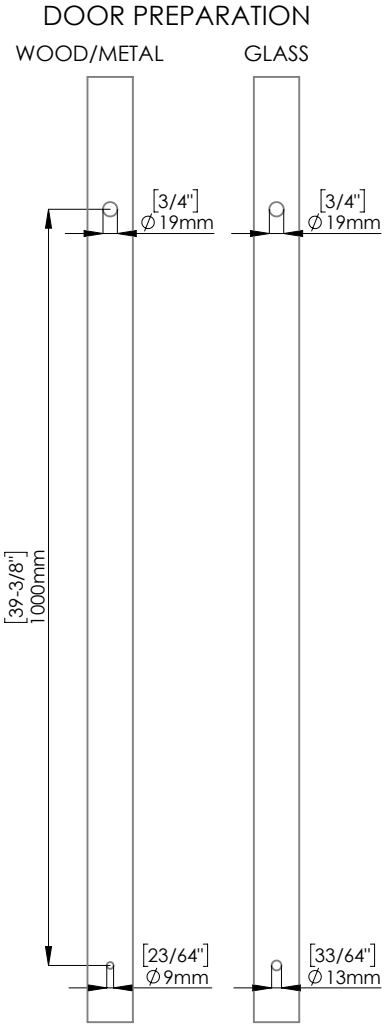

FIXING HARDWARE: BTB FIXING KIT INCLUDED
STANDARD THICKNESS: FROM 8 mm TO 20 mm
OTHER THICKNESS KIT AVAILABLE. PLEASE SPECIFY

INCLUDED ACCESSORIES