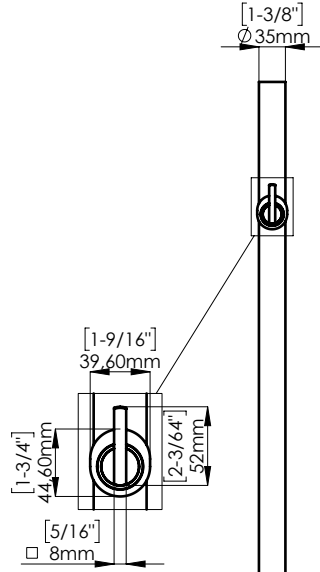

FIXING HARDWARE: BTB FIXING KIT INCLUDED
STANDARD THICKNESS: FROM 8 mm TO 20 mm
OTHER THICKNESS KIT AVAILABLE. PLEASE SPECIFY

INCLUDED ACCESSORIES