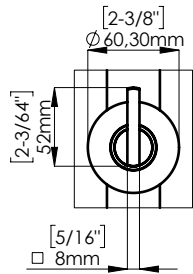

FIXING HARDWARE: BTB FIXING KIT INCLUDED
STANDARD THICKNESS: FROM 8 mm TO 20 mm
OTHER THICKNESS KIT AVAILABLE. PLEASE SPECIFY

DOOR PREPARATION

INCLUDED ACCESSORIES