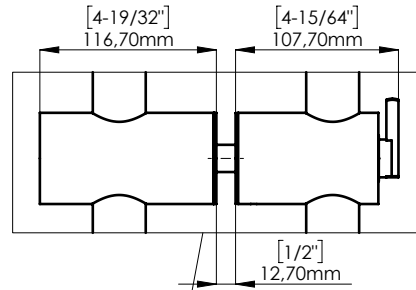

FIXING HARDWARE: BTB FIXING KIT INCLUDED
STANDARD THICKNESS: FROM 8 mm TO 20 mm
OTHER THICKNESS KIT AVAILABLE. PLEASE SPECIFY

DOOR PREPARATION

INCLUDED ACCESSORIES