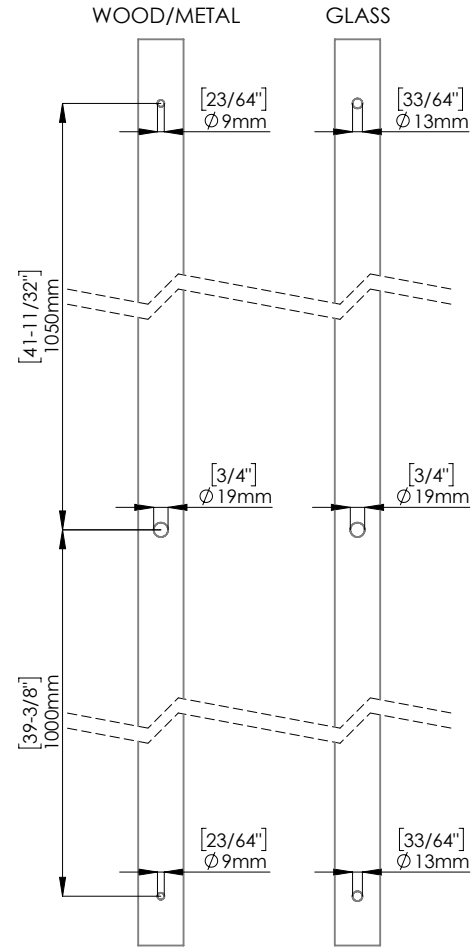

FIXING HARDWARE: BTB FIXING KIT INCLUDED
STANDARD THICKNESS: FROM 8 mm TO 20 mm
OTHER THICKNESS KIT AVAILABLE. PLEASE SPECIFY

DOOR PREPARATION

INCLUDED ACCESSORIES