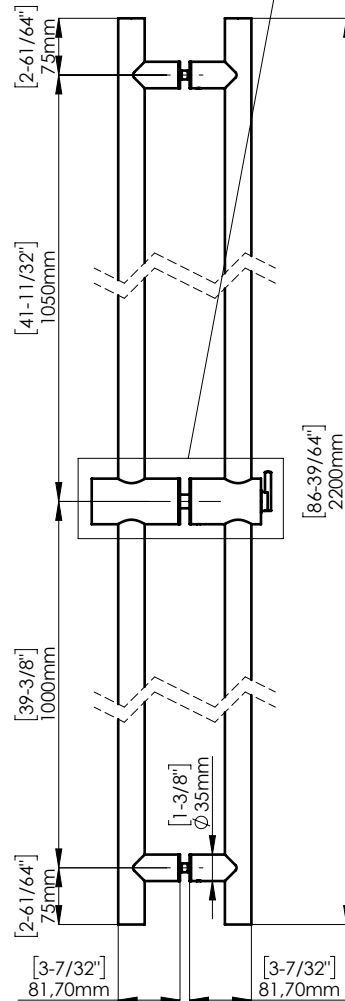

FIXING HARDWARE: BTB FIXING KIT INCLUDED
STANDARD THICKNESS: FROM 8 mm TO 20 mm
OTHER THICKNESS KIT AVAILABLE. PLEASE SPECIFY

DOOR PREPARATION

INCLUDED ACCESSORIES