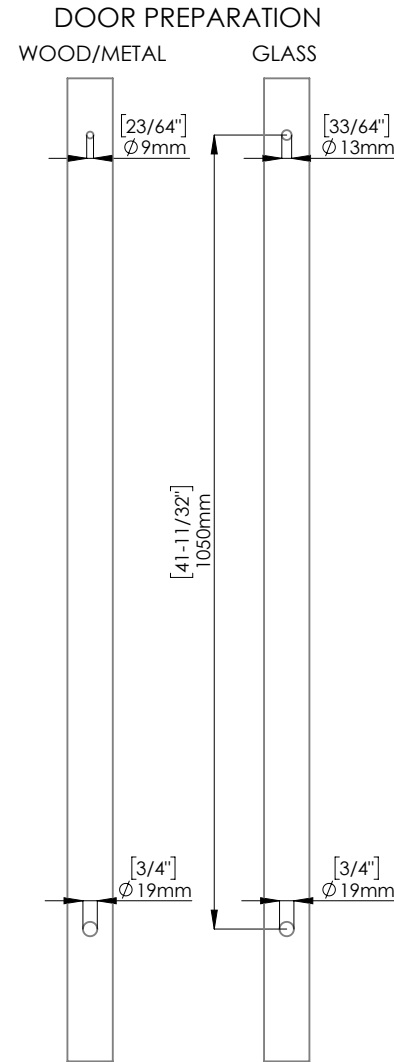

FIXING HARDWARE: BTB FIXING KIT INCLUDED
STANDARD THICKNESS: FROM 8 mm TO 20 mm
OTHER THICKNESS KIT AVAILABLE. PLEASE SPECIFY

INCLUDED ACCESSORIES