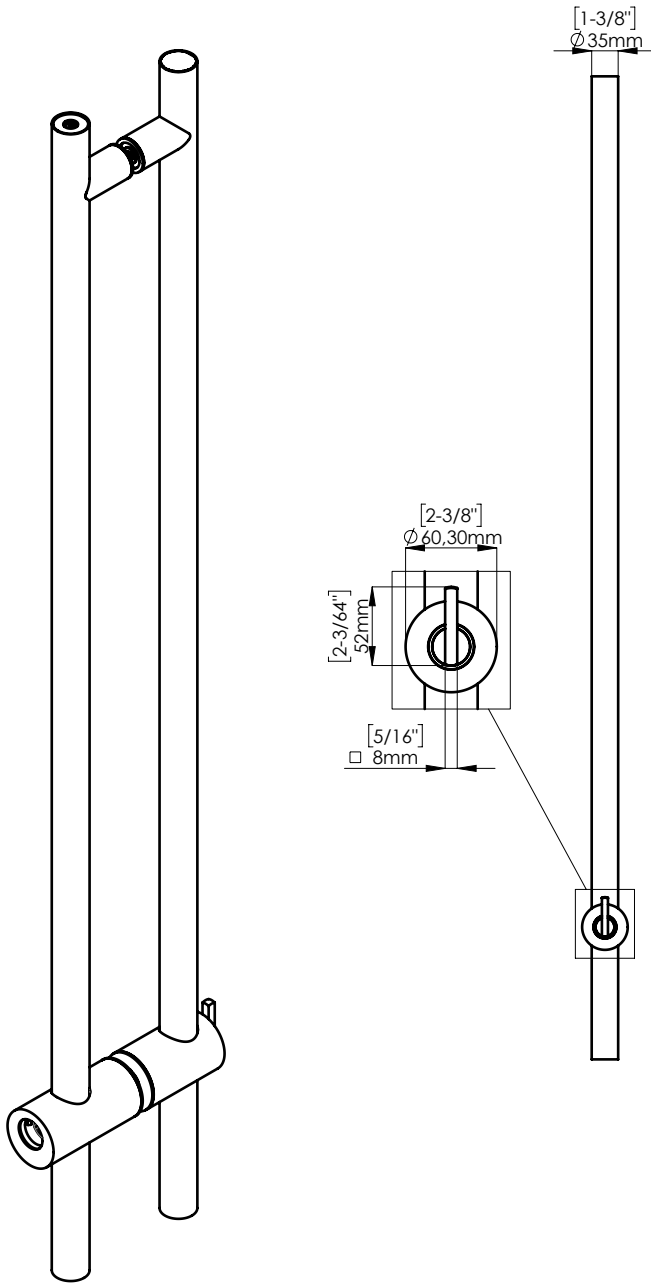

FIXING HARDWARE: BTB FIXING KIT INCLUDED
STANDARD THICKNESS: FROM 8 mm TO 20 mm
OTHER THICKNESS KIT AVAILABLE. PLEASE SPECIFY

INCLUDED ACCESSORIES