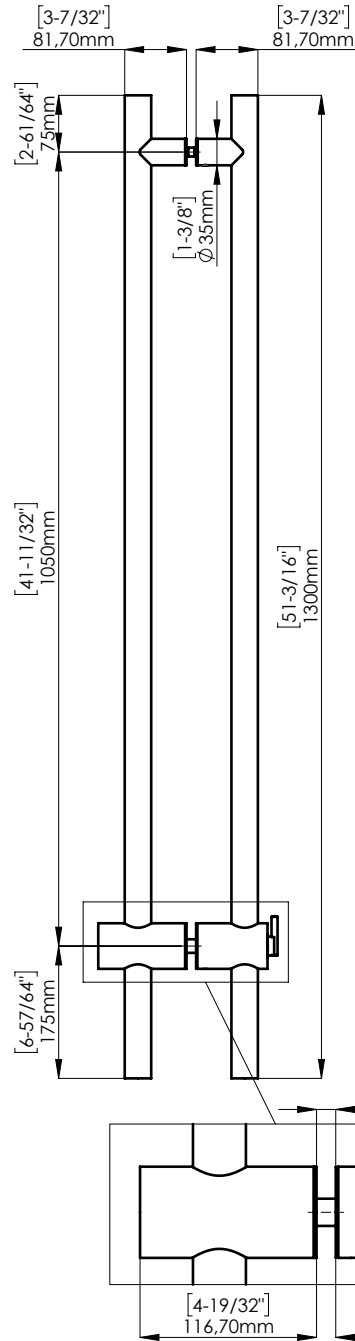

FIXING HARDWARE: BTB FIXING KIT INCLUDED
STANDARD THICKNESS: FROM 8 mm TO 20 mm
OTHER THICKNESS KIT AVAILABLE. PLEASE SPECIFY

INCLUDED ACCESSORIES