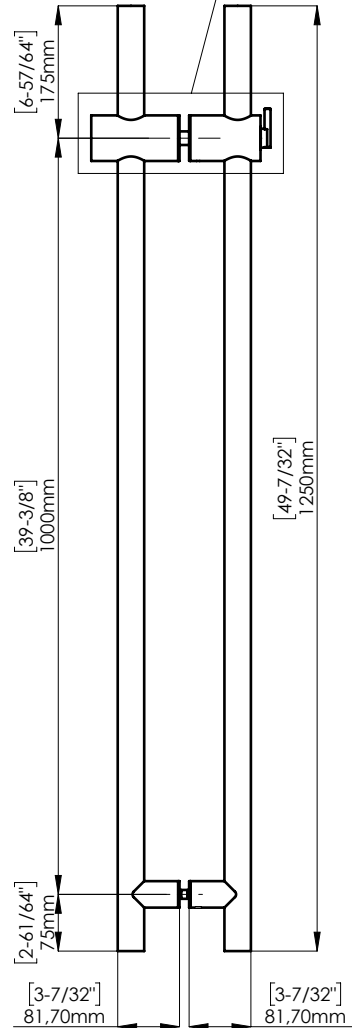

FIXING HARDWARE: BTB FIXING KIT INCLUDED
STANDARD THICKNESS: FROM 8 mm TO 20 mm
OTHER THICKNESS KIT AVAILABLE. PLEASE SPECIFY

DOOR PREPARATION

INCLUDED ACCESSORIES