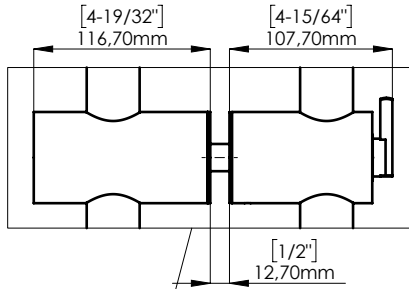

FIXING HARDWARE: BTB FIXING KIT INCLUDED
STANDARD THICKNESS: FROM 8 mm TO 20 mm
OTHER THICKNESS KIT AVAILABLE. PLEASE SPECIFY

DOOR PREPARATION

INCLUDED ACCESSORIES