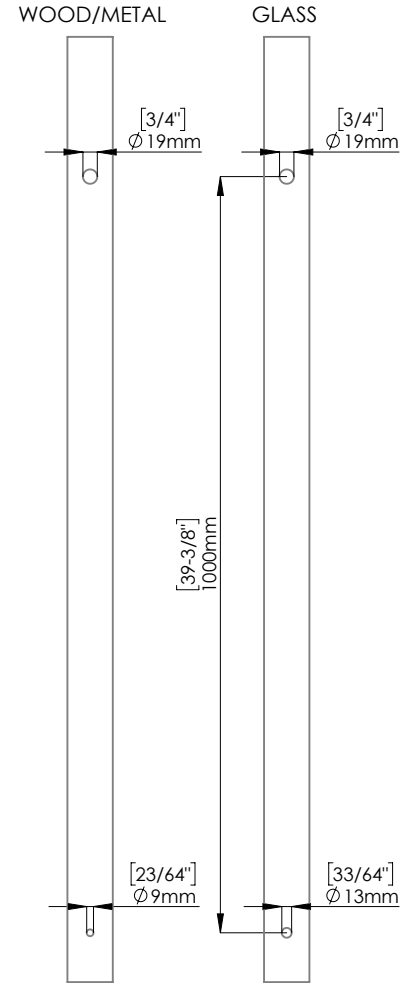

FIXING HARDWARE: BTB FIXING KIT INCLUDED
STANDARD THICKNESS: FROM 8 mm TO 20 mm
OTHER THICKNESS KIT AVAILABLE. PLEASE SPECIFY

DOOR PREPARATION

INCLUDED ACCESSORIES