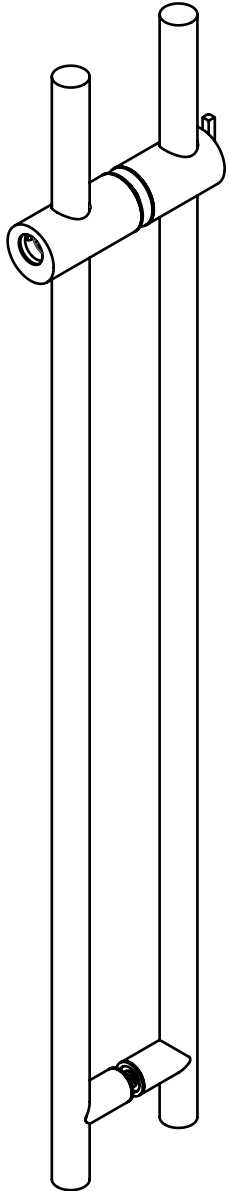

FIXING HARDWARE: BTB FIXING KIT INCLUDED
STANDARD THICKNESS: FROM 8 mm TO 20 mm
OTHER THICKNESS KIT AVAILABLE. PLEASE SPECIFY

DOOR PREPARATION

INCLUDED ACCESSORIES