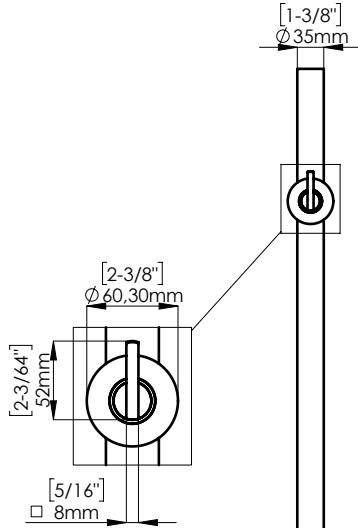

FIXING HARDWARE: BTB FIXING KIT INCLUDED
STANDARD THICKNESS: FROM 8 mm TO 20 mm
OTHER THICKNESS KIT AVAILABLE. PLEASE SPECIFY

DOOR PREPARATION

INCLUDED ACCESSORIES