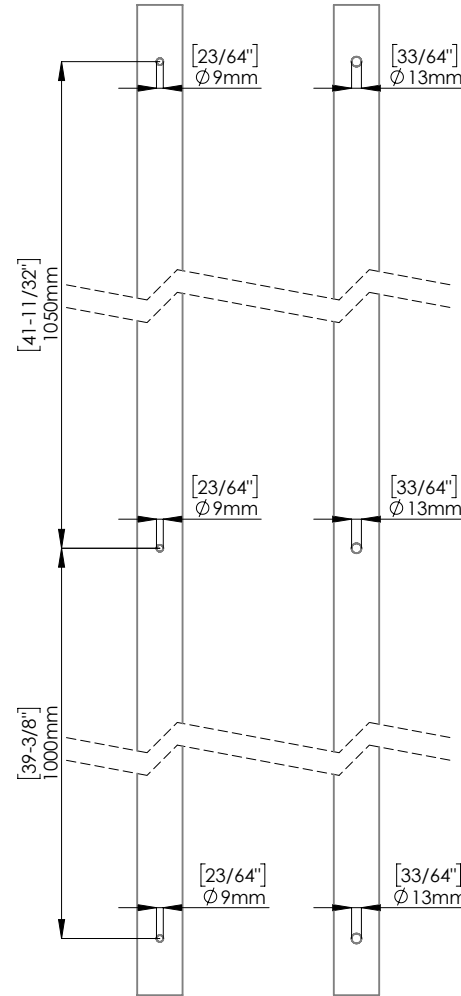

FIXING HARDWARE: BTB FIXING KIT INCLUDED
STANDARD THICKNESS: FROM 8 mm TO 20 mm
OTHER THICKNESS KIT AVAILABLE. PLEASE SPECIFY

INCLUDED ACCESSORIES AND FIXING

[1-3/8"]
Ø 35mm

DOOR PREPARATION

WOOD/METAL

GLASS

FIXING BOLT

GLASS PROTECTION

ANTI-THEFT CAP