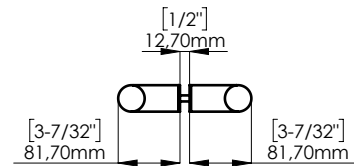

FIXING HARDWARE: BTB FIXING KIT INCLUDED
STANDARD THICKNESS: FROM 8 mm TO 20 mm
OTHER THICKNESS KIT AVAILABLE. PLEASE SPECIFY

INCLUDED ACCESSORIES AND FIXING

[1-3/8"]
Ø 35mm

DOOR PREPARATION

WOOD/METAL

GLASS