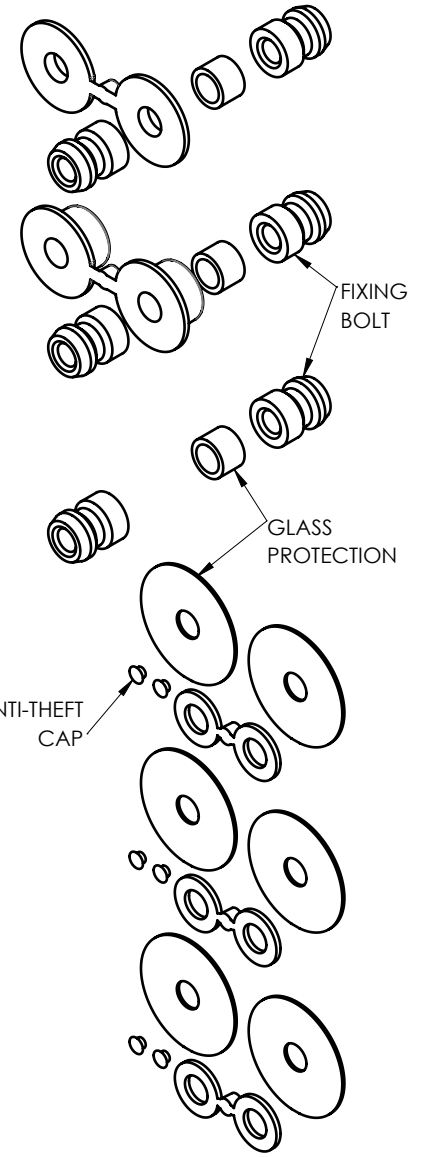

FIXING HARDWARE: BTB FIXING KIT INCLUDED
STANDARD THICKNESS: FROM 8 mm TO 20 mm
OTHER THICKNESS KIT AVAILABLE. PLEASE SPECIFY

INCLUDED ACCESSORIES AND FIXING

[1-3/8"]
Ø 35mm

DOOR PREPARATION

WOOD/METAL

GLASS

FIXING BOLT

GLASS PROTECTION

ANTI-THEFT CAP