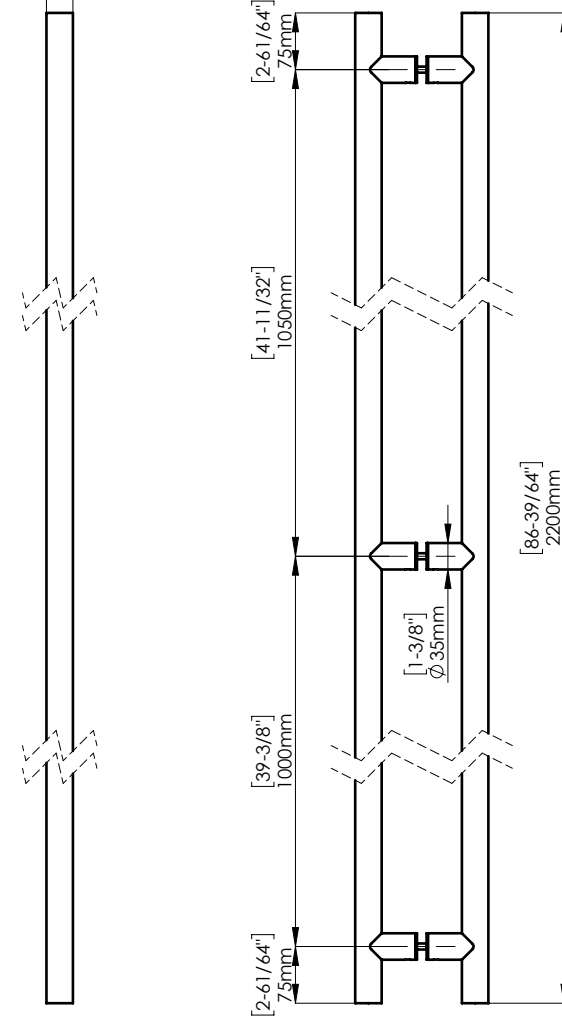

FIXING HARDWARE: BTB FIXING KIT INCLUDED
STANDARD THICKNESS: FROM 8 mm TO 20 mm
OTHER THICKNESS KIT AVAILABLE. PLEASE SPECIFY

INCLUDED ACCESSORIES AND FIXING

[1-3/8"]
Ø 35mm

DOOR PREPARATION

WOOD/METAL

GLASS

FIXING BOLT

GLASS PROTECTION

ANTI-THEFT CAP