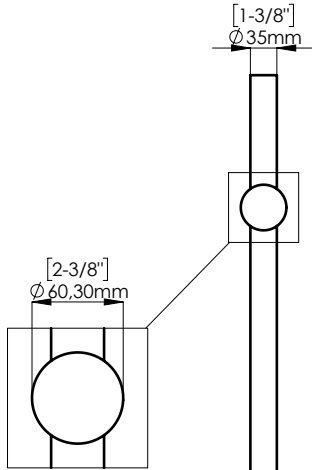

FIXING HARDWARE: BTB FIXING KIT INCLUDED
STANDARD THICKNESS: FROM 8 mm TO 20 mm
OTHER THICKNESS KIT AVAILABLE. PLEASE SPECIFY

DOOR PREPARATION
WOOD/METAL GLASS

INCLUDED ACCESSORIES AND FIXING

ADAPTER FOR INSTALLATION ON SINGLE GLASS

ADAPTER FOR INSTALLATION ON DOUBLE GLASS