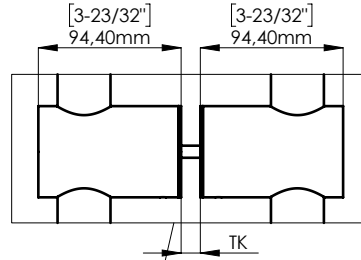

FIXING HARDWARE: BTB FIXING KIT INCLUDED
STANDARD THICKNESS: FROM 8 mm TO 20 mm
OTHER THICKNESS KIT AVAILABLE. PLEASE SPECIFY

DOOR PREPARATION
WOOD/METAL GLASS

INCLUDED ACCESSORIES AND FIXING

ADAPTER FOR INSTALLATION ON SINGLE GLASS

ADAPTER FOR INSTALLATION ON DOUBLE GLASS