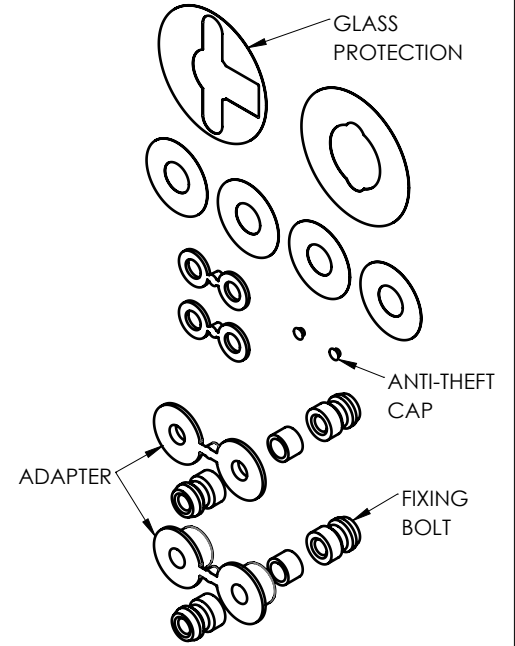

FIXING HARDWARE: BTB FIXING KIT INCLUDED
STANDARD THICKNESS: FROM 8 mm TO 20 mm
OTHER THICKNESS KIT AVAILABLE. PLEASE SPECIFY

DOOR PREPARATION
WOOD/METAL GLASS

INCLUDED ACCESSORIES AND FIXING

ADAPTER FOR INSTALLATION ON SINGLE GLASS

ADAPTER FOR INSTALLATION ON DOUBLE GLASS