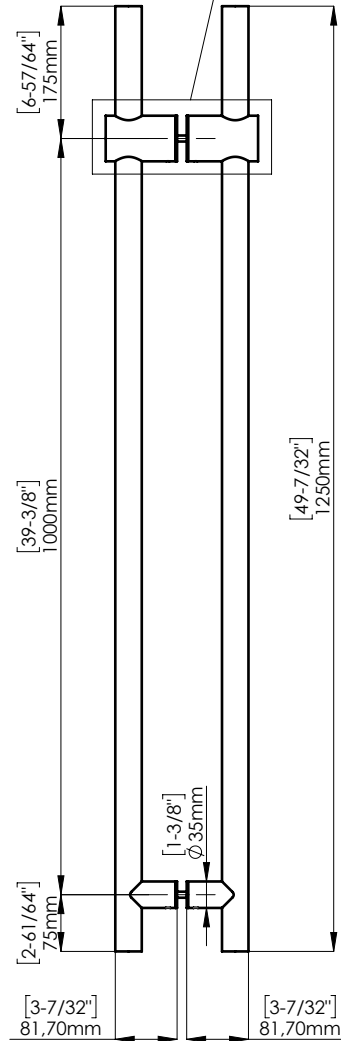

FIXING HARDWARE: BTB FIXING KIT INCLUDED
STANDARD THICKNESS: FROM 8 mm TO 20 mm
OTHER THICKNESS KIT AVAILABLE. PLEASE SPECIFY

DOOR PREPARATION
WOOD/METAL GLASS

INCLUDED ACCESSORIES AND FIXING

ADAPTER FOR INSTALLATION ON SINGLE GLASS

ADAPTER FOR INSTALLATION ON DOUBLE GLASS