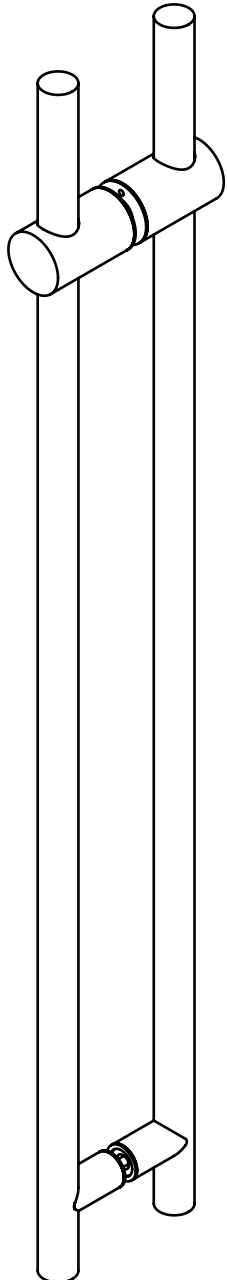

FIXING HARDWARE: BTB FIXING KIT INCLUDED
STANDARD THICKNESS: FROM 8 mm TO 20 mm
OTHER THICKNESS KIT AVAILABLE. PLEASE SPECIFY

DOOR PREPARATION
WOOD/METAL GLASS

INCLUDED ACCESSORIES AND FIXING

ADAPTER FOR INSTALLATION ON SINGLE GLASS

ADAPTER FOR INSTALLATION ON DOUBLE GLASS