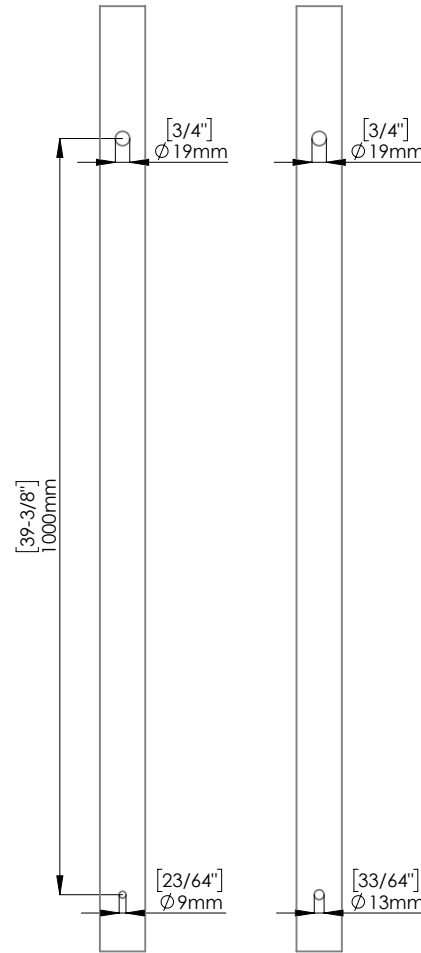

FIXING HARDWARE: BTB FIXING KIT INCLUDED
STANDARD THICKNESS: FROM 8 mm TO 20 mm
OTHER THICKNESS KIT AVAILABLE. PLEASE SPECIFY

DOOR PREPARATION
WOOD/METAL GLASS

INCLUDED ACCESSORIES AND FIXING

ADAPTER FOR INSTALLATION ON SINGLE GLASS

ADAPTER FOR INSTALLATION ON DOUBLE GLASS