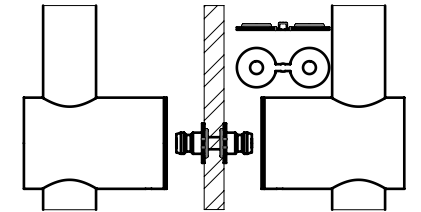

FIXING HARDWARE: BTB FIXING KIT INCLUDED
STANDARD THICKNESS: FROM 8 mm TO 20 mm
OTHER THICKNESS KIT AVAILABLE. PLEASE SPECIFY

DOOR PREPARATION
WOOD/METAL GLASS

INCLUDED ACCESSORIES AND FIXING

ADAPTER FOR INSTALLATION ON SINGLE GLASS

ADAPTER FOR INSTALLATION ON DOUBLE GLASS