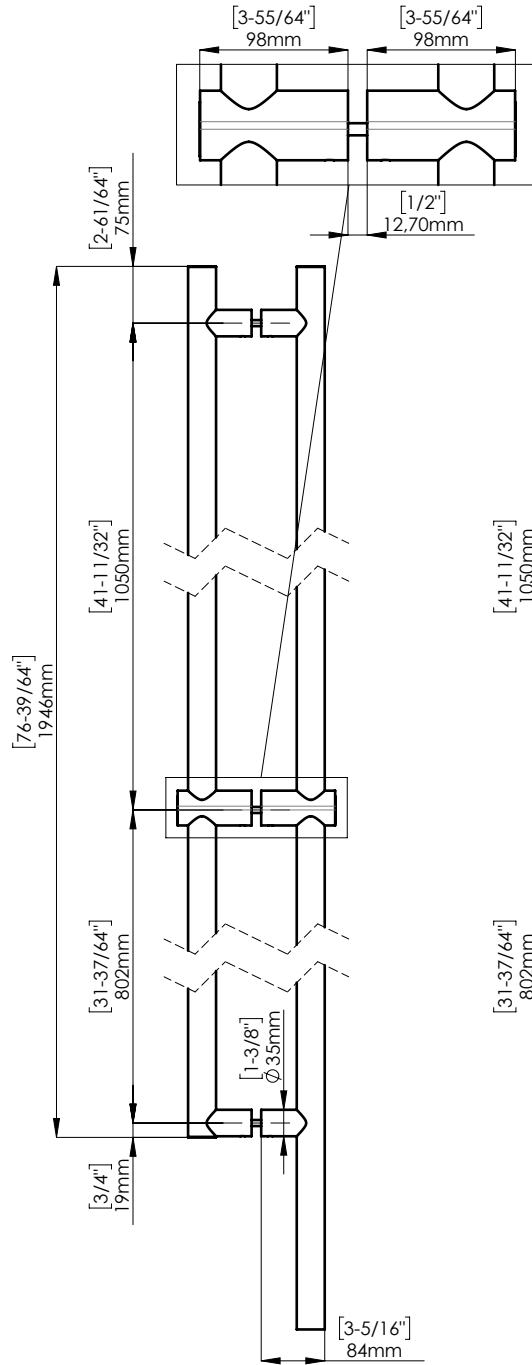

FIXING HARDWARE: BTB FIXING KIT INCLUDED  
STANDARD THICKNESS: FROM 8 mm TO 20 mm  
OTHER THICKNESS KIT AVAILABLE. PLEASE SPECIFY

DOOR PREPARATION

WOOD/METAL

GLASS

INCLUDED ACCESSORIES AND FIXING

ADAPTER FOR INSTALLATION ON SINGLE GLASS

ADAPTER FOR INSTALLATION ON DOUBLE GLASS