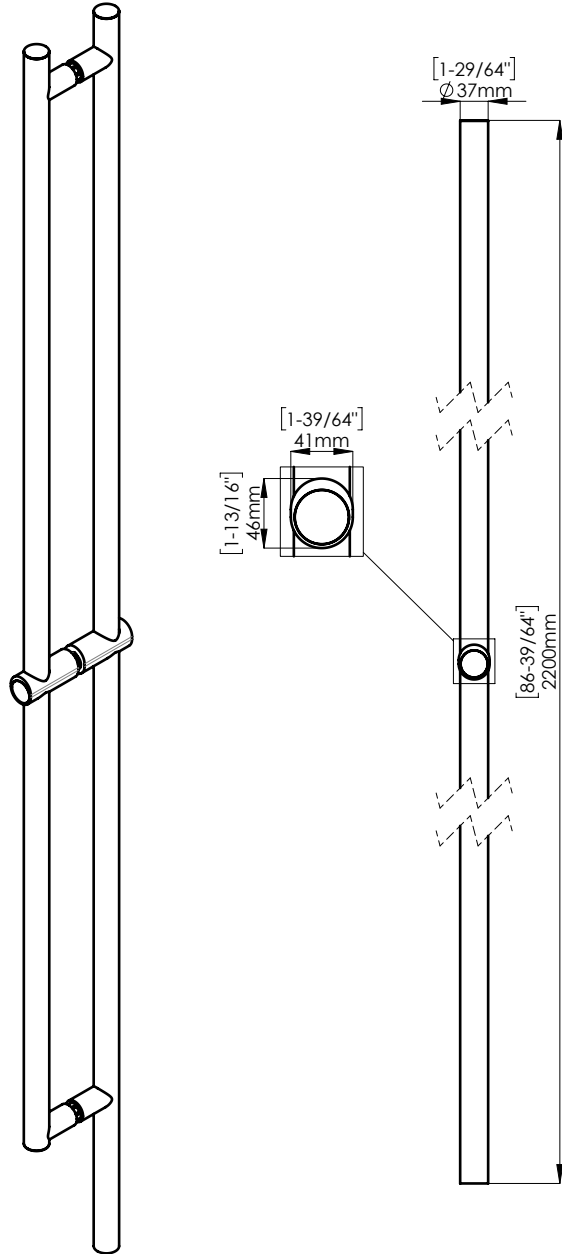

FIXING HARDWARE: BTB FIXING KIT INCLUDED  
STANDARD THICKNESS: FROM 8 mm TO 20 mm  
OTHER THICKNESS KIT AVAILABLE. PLEASE SPECIFY

DOOR PREPARATION

WOOD/METAL

GLASS

INCLUDED ACCESSORIES AND FIXING

ADAPTER FOR INSTALLATION ON SINGLE GLASS

ADAPTER FOR INSTALLATION ON DOUBLE GLASS