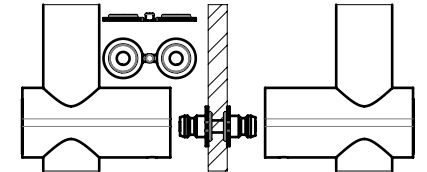

FIXING HARDWARE: BTB FIXING KIT INCLUDED  
STANDARD THICKNESS: FROM 8 mm TO 20 mm  
OTHER THICKNESS KIT AVAILABLE. PLEASE SPECIFY

DOOR PREPARATION

WOOD/METAL

GLASS

INCLUDED ACCESSORIES AND FIXING

ADAPTER FOR INSTALLATION ON SINGLE GLASS

ADAPTER FOR INSTALLATION ON DOUBLE GLASS