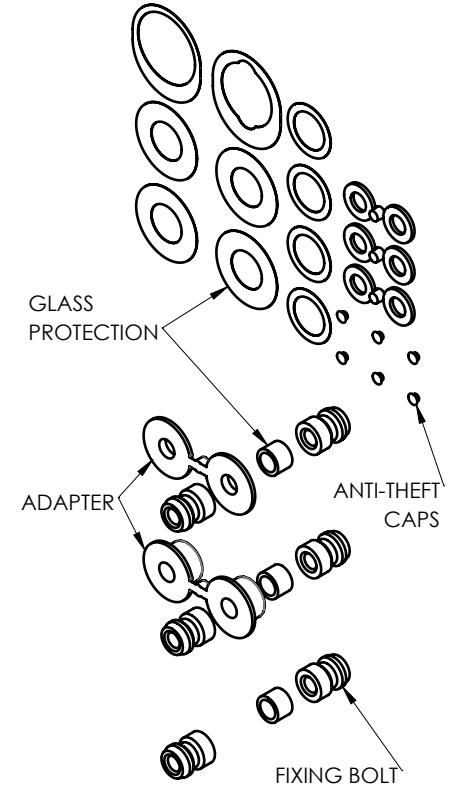

FIXING HARDWARE: BTB FIXING KIT INCLUDED  
STANDARD THICKNESS: FROM 8 mm TO 20 mm  
OTHER THICKNESS KIT AVAILABLE. PLEASE SPECIFY

DOOR PREPARATION

WOOD/METAL

GLASS

INCLUDED ACCESSORIES AND FIXING

ADAPTER FOR INSTALLATION ON SINGLE GLASS

ADAPTER FOR INSTALLATION ON DOUBLE GLASS