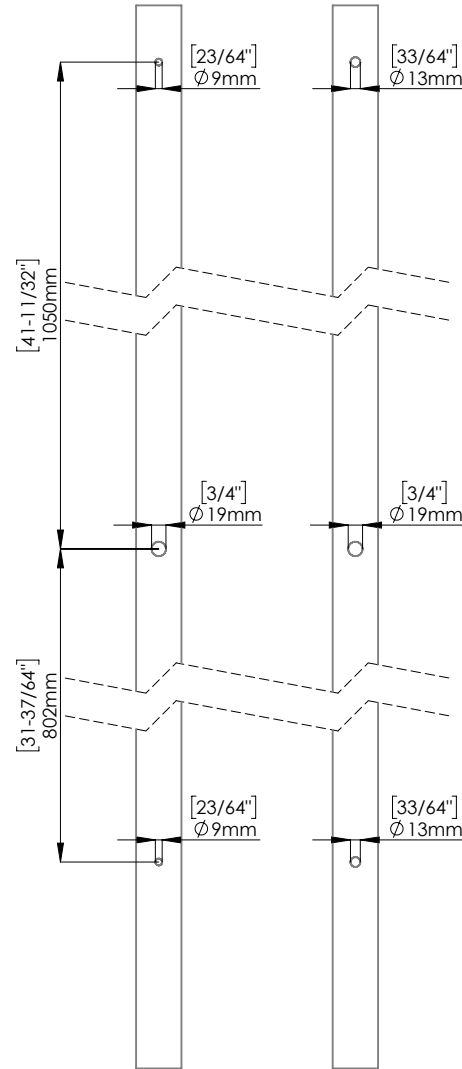

FIXING HARDWARE: BTB FIXING KIT INCLUDED  
STANDARD THICKNESS: FROM 8 mm TO 20 mm  
OTHER THICKNESS KIT AVAILABLE. PLEASE SPECIFY

DOOR PREPARATION

WOOD/METAL

GLASS

INCLUDED ACCESSORIES AND FIXING

ADAPTER FOR INSTALLATION ON SINGLE GLASS

ADAPTER FOR INSTALLATION ON DOUBLE GLASS