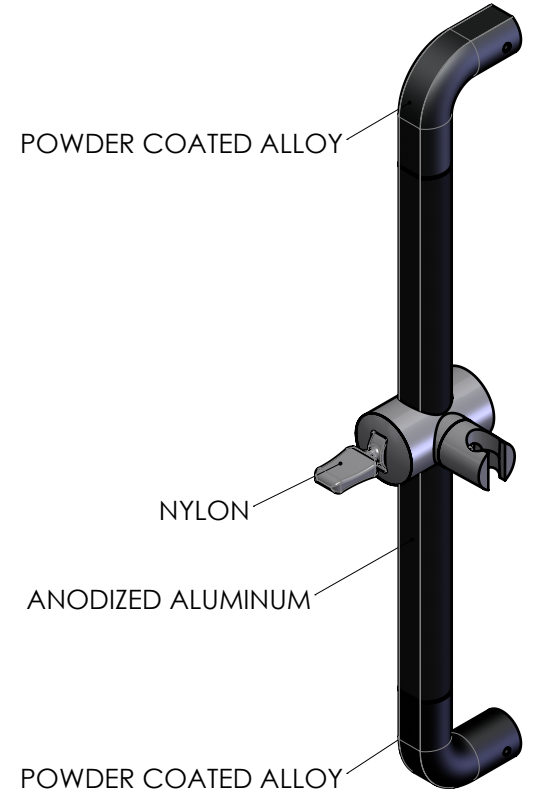

TUBE DETAIL

FIXING KIT FOR CONCRETE / SOLID BRICK INCLUDED. OTHER OPTIONS AVAILABLE