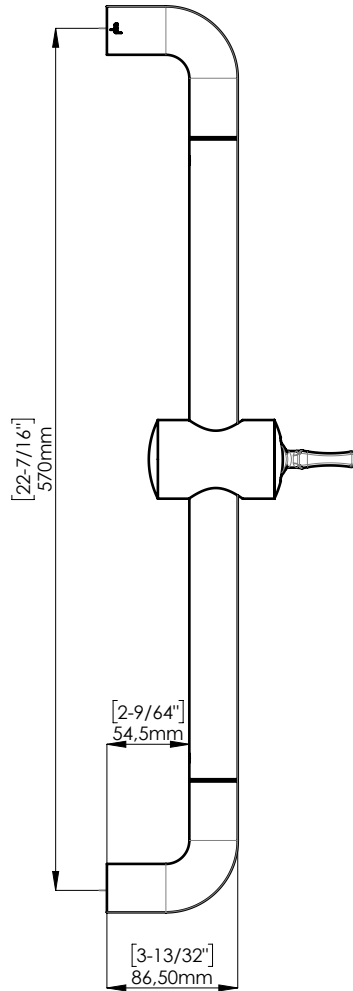

TUBE DETAIL

FIXING KIT FOR CONCRETE / SOLID BRICK INCLUDED. OTHER OPTIONS AVAILABLE