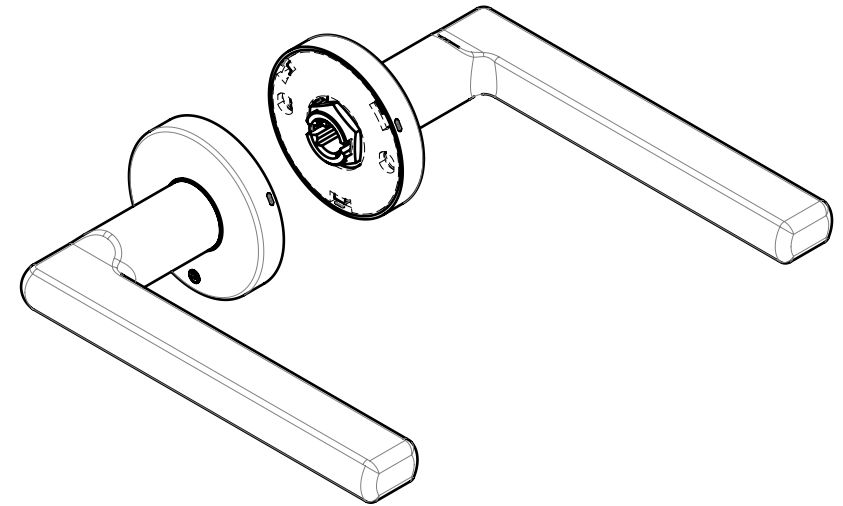

PLEASE SPECIFY	
THICKNESS	

FIXING ROSE DETAIL

SPINDLE AND FIXING KIT INCLUDED

SQUARE SPINDLE □8 mm

THICKNESS 35 - 65 mm

SINGLE FIXING WOOD DOOR