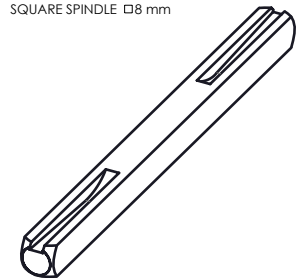

PLEASE SPECIFY	
THICKNESS	

FIXING ROSE DETAIL

SPINDLE AND FIXING KIT INCLUDED

SQUARE SPINDLE □8 mm

THICKNESS 35 - 65 mm

SINGLE FIXING WOOD DOOR