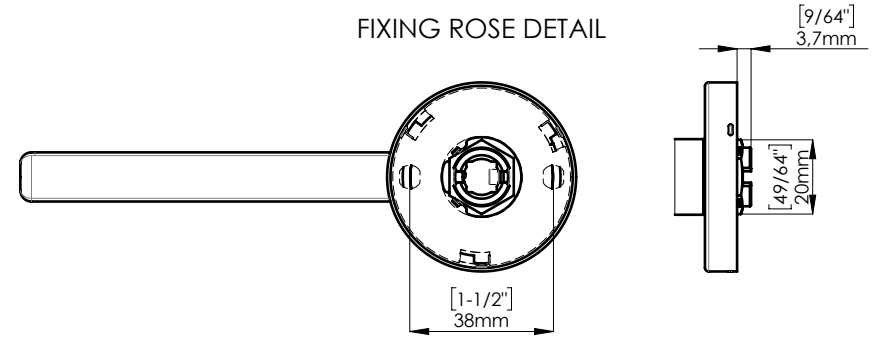

PLEASE SPECIFY	
THICKNESS	

FIXING ROSE DETAIL

SPINDLE AND FIXING KIT INCLUDED

SQUARE SPINDLE □8 mm

THICKNESS 35 - 65 mm

SINGLE FIXING WOOD DOOR