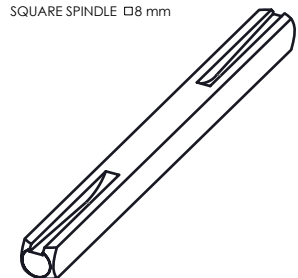

SPINDLE AND FIXING KIT INCLUDED

SQUARE SPINDLE \square 8 mm

THICKNESS 35 - 80 mm

SINGLE FIXING WOOD DOOR