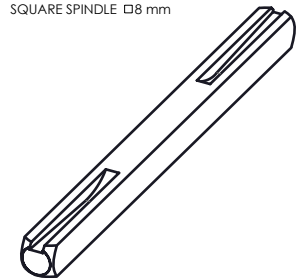

SPINDLE AND FIXING KIT INCLUDED

SQUARE SPINDLE $\square 8$ mm

THICKNESS 35 - 80 mm

SINGLE FIXING WOOD DOOR