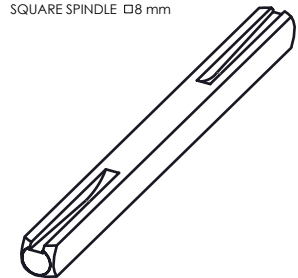

SPINDLE AND FIXING KIT INCLUDED

SQUARE SPINDLE □8 mm

THICKNESS 60 - 85 mm

SINGLE FIXING WOOD DOOR