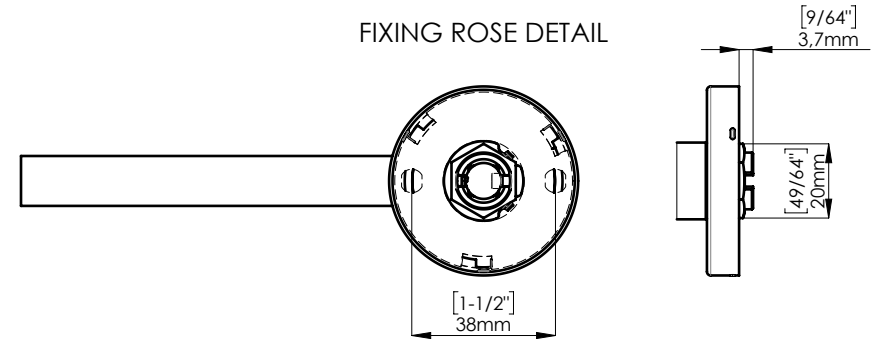

| | |
|----------------|--|
| PLEASE SPECIFY | |
| THICKNESS | |

FIXING ROSE DETAIL

SPINDLE AND FIXING KIT INCLUDED

SQUARE SPINDLE □8 mm

THICKNESS 35 - 65 mm

SINGLE FIXING WOOD DOOR