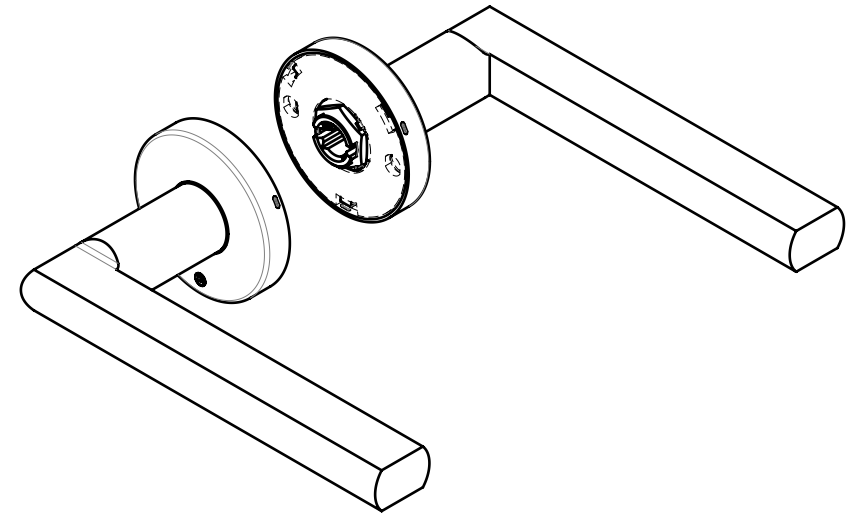

| | |
|----------------|--|
| PLEASE SPECIFY | |
| THICKNESS | |

FIXING ROSE DETAIL

SPINDLE AND FIXING KIT INCLUDED

SQUARE SPINDLE □8 mm

THICKNESS 35 - 65 mm

SINGLE FIXING WOOD DOOR