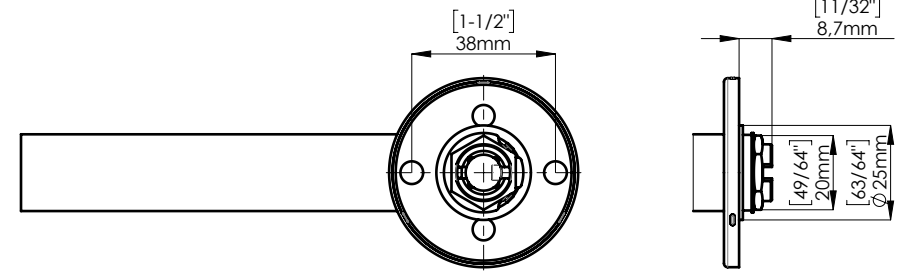

FIXING ROSE DETAIL

SPINDLE AND FIXING KIT INCLUDED

SQUARE SPINDLE □8 mm

THICKNESS 35 - 65 mm

SINGLE FIXING WOOD DOOR