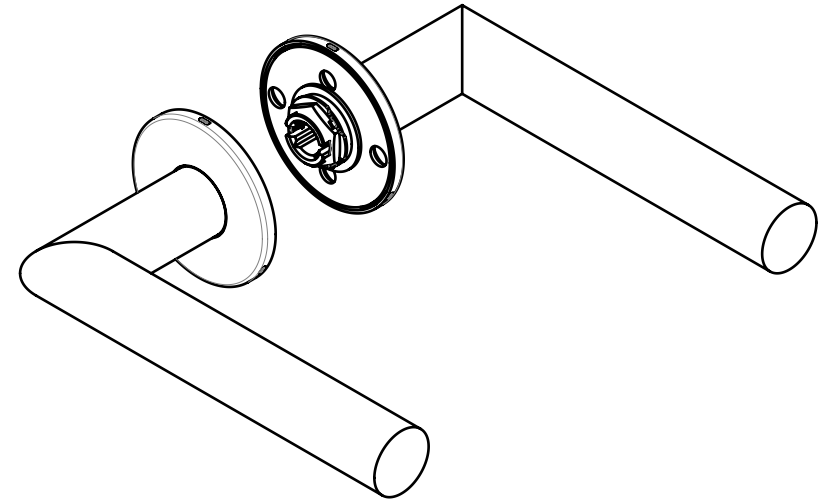

FIXING ROSE DETAIL

SPINDLE AND FIXING KIT INCLUDED

SQUARE SPINDLE □8 mm

THICKNESS 35 - 65 mm

SINGLE FIXING WOOD DOOR