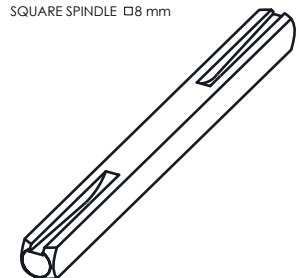

FIXING ROSE DETAIL

SPINDLE AND FIXING KIT INCLUDED

SQUARE SPINDLE □8 mm

THICKNESS 35 - 65 mm

SINGLE FIXING WOOD DOOR