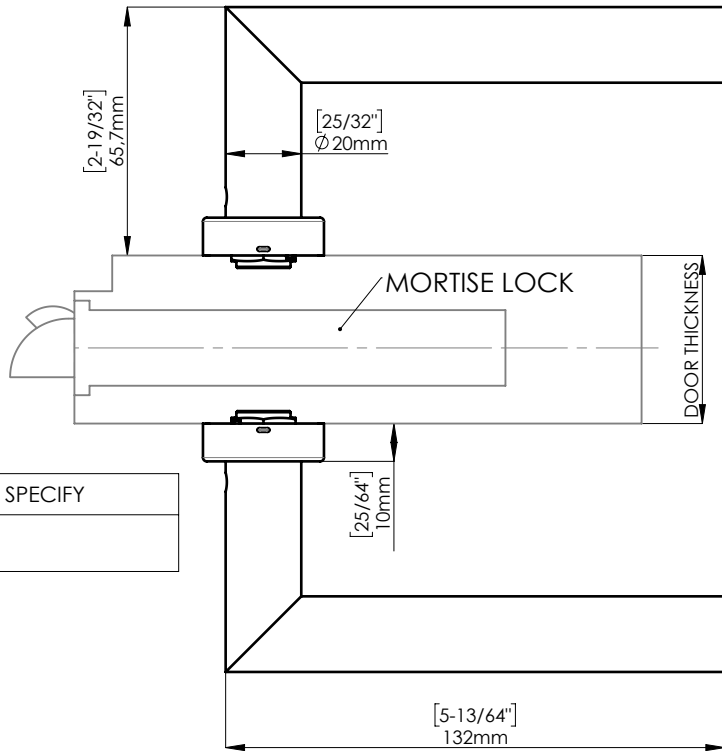

FIXING ROSE DETAIL

PLEASE SPECIFY	
THICKNESS	

SPINDLE AND FIXING KIT INCLUDED

<p>SQUARE SPINDLE □8 mm</p> <p>THICKNESS 45 - 75 mm</p>	<p>SINGLE FIXING WOOD DOOR</p>
---	--------------------------------