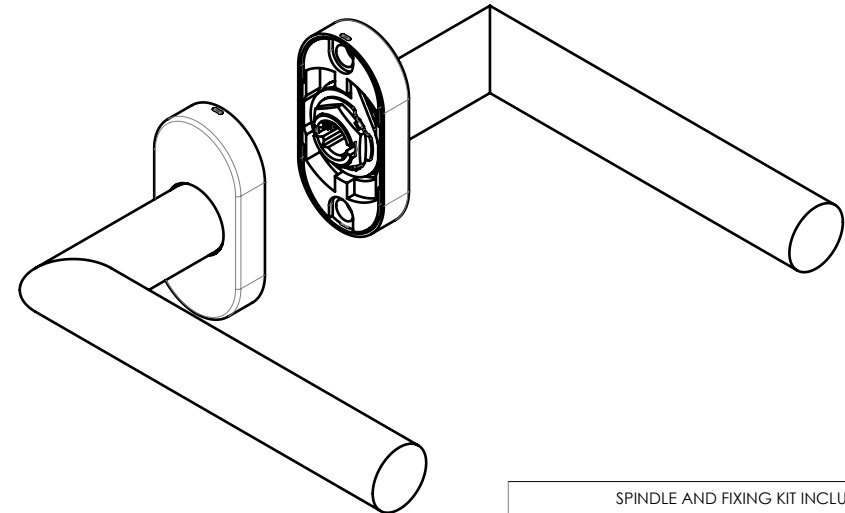

FIXING ROSE DETAIL

PLEASE SPECIFY	
THICKNESS	

SPINDLE AND FIXING KIT INCLUDED

<p>SQUARE SPINDLE □8 mm</p> <p>THICKNESS 45 - 75 mm</p>	<p>SINGLE FIXING WOOD DOOR</p>
---	--------------------------------