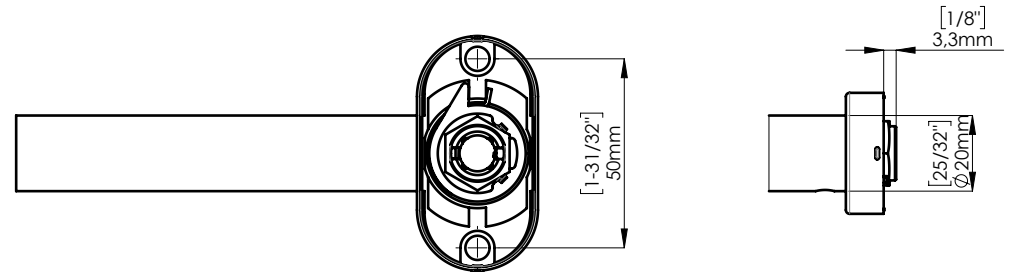

FIXING ROSE DETAIL

PLEASE SPECIFY	
THICKNESS	

SPINDLE AND FIXING KIT INCLUDED

<p>SQUARE SPINDLE □8 mm</p> <p>THICKNESS 45 - 75 mm</p>	<p>SINGLE FIXING WOOD DOOR</p>
---	--------------------------------